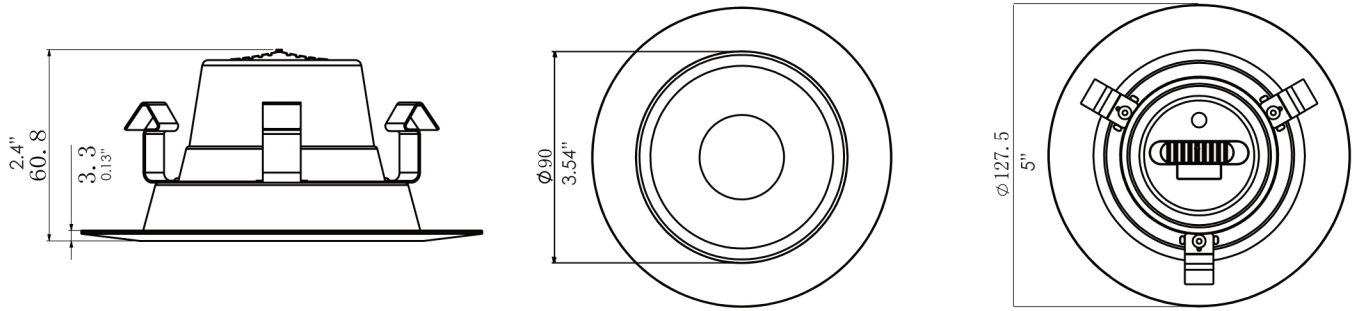

Dimensions

How to Select Your Light Color

Option 1:

Pick your favorite light color before installing

Option 2:

Adjust your light color anytime with a regular wall light switch