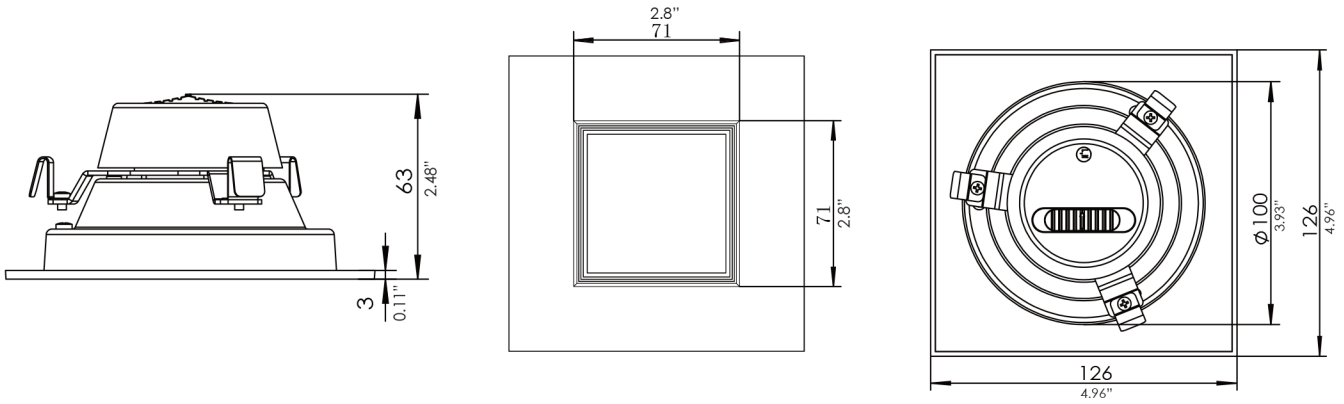

Dimensions

How to Select Your Light Color

Option 1:

Pick your favorite light color before installing

Option 2:

Adjust your light color anytime with a regular wall light switch