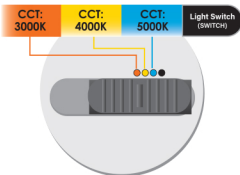

How to Select Your Light Color

Option 1:

Pick your favorite light color before installing