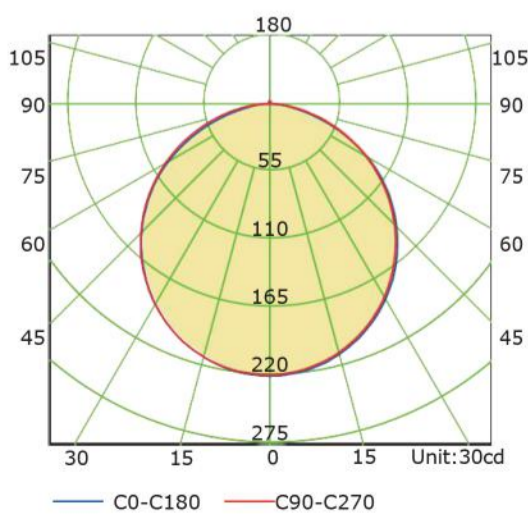

4" LED SLIM PANEL LIGHT (3CCT)

Job Information			
Project Name			
Location			
Quantity		Date	
Contact		Phone	

Specifications	
Cut-Out Size	4 inch
Wattage	9 watts
Input Volatge	AC120V,60Hz
Beam Angle	110°
Light Sourece	SMD LED
Color Temperature	3000K-4000K-5000K
CRI	80Ra
Lumens Output	700±5%
Lumen Efficiency	80lm/w
Halogen Equiv.	65 watts
Dimmable	100%-10% (110V only)
Dimming Tech.	Triac dimming
Cerification	cETLus,Energy Star
Power Factor	>0.9
Projected Life	50,000hrs at 70% Light Output
Warranty	5 years
Approved Location	Damp Locations
IC Rated	Yes
Air Tight	Yes

Special Features
CCT Adjustable function - 3 light colors in one light fixture.

Select a color temperature from warm white, nature white, and daylight by using the DIP switch on the driver box.

Luminous Intensity Distribution Curve