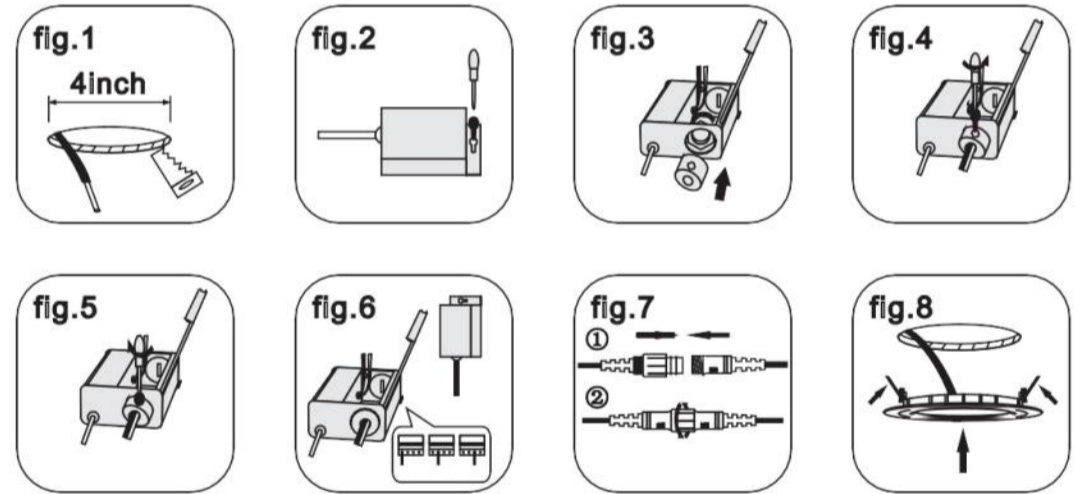

4" LED SLIM PANEL LIGHT (3CCT)

Job Information			
Project Name			
Location			
Quantity		Date	
Contact		Phone	

Specifications	
Cut-Out Size	4 inch
Wattage	9 watts
Input Volatge	AC120V,60Hz
Beam Angle	110°
Light Sourece	SMD LED
Color Temperature	3000K-4000K-5000K
CRI	80Ra
Lumens Output	700±5%
Lumen Efficiency	80lm/w
Halogen Equiv.	65 watts
Dimmable	100%-10% (110V only)
Dimming Tech.	Triac dimming
Cerification	cETLus,Energy Star
Power Factor	>0.9
Projected Life	50,000hrs at 70% Light Output
Warranty	5 years
Approved Location	Damp Locations
IC Rated	Yes
Air Tight	Yes

Housing
Durable die-casting aluminum lamp housing with excellent heat dissipation,provide maximum airflow for the SMD LED light source.

LED Characteristics
This fixture contains SMD2835 LED module that offer high light color uniformity, 9 watts up to 700 lumens;

Dimming
This panel light is dimmable from 100% down to 10% smoothly, works with the majority of standard triac dimmers like Lutron/leviton,etc. Please contact us for compatible dimmer list.

Mounting
Includes two spring loaded clips to attached to any ceiling material. Easy recessed installation without needing a stand pot light can.

Special Features
CCT Adjustable function - 3 light colors in one light fixture.

Select a color temperature from warm white, nature white, and daylight by using the DIP switch on the driver box.