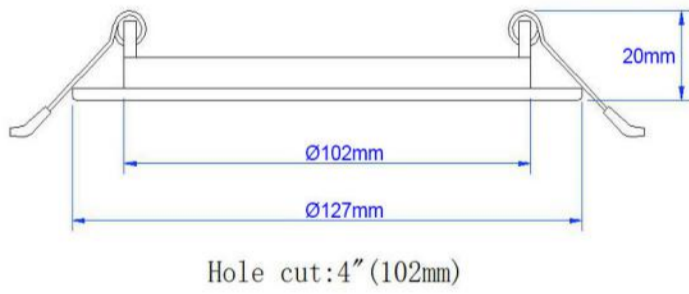

4" LED SLIM PANEL LIGHT (3CCT)

Job Information			
Project Name			
Location			
Quantity		Date	
Contact		Phone	

Specifications	
Cut-Out Size	4 inch
Wattage	9 watts
Input Volatge	AC120V,60Hz
Beam Angle	110°
Light Sourece	SMD LED
Color Temperature	3000K-4000K-5000K
CRI	80Ra
Lumens Output	700±5%
Lumen Efficiency	80lm/w
Halogen Equiv.	65 watts
Dimmable	100%-10% (110V only)
Dimming Tech.	Triac dimming
Cerification	cETLus,Energy Star
Power Factor	>0.9
Projected Life	50,000hrs at 70% Light Output
Warranty	5 years
Approved Location	Damp Locations
IC Rated	Yes
Air Tight	Yes

Housing
Durable die-casting aluminum lamp housing with excellent heat dissipation,provide maximum airflow for the SMD LED light source.

LED Characteristics
This fixture contains SMD2835 LED module that offer high light color uniformity, 9 watts up to 700 lumens;

Dimming
This panel light is dimmable from 100% down to 10% smoothly, works with the majority of standard triac dimmers like Lutron/leviton,etc. Please contact us for compatible dimmer list.

Mounting
Includes two spring loaded clips to attached to any ceiling material. Easy recessed installation without needing a stand pot light can.

Special Features
CCT Adjustable function - 3 light colors in one light fixture.

Select a color temperature from warm white, nature white, and daylight by using the DIP switch on the driver box.