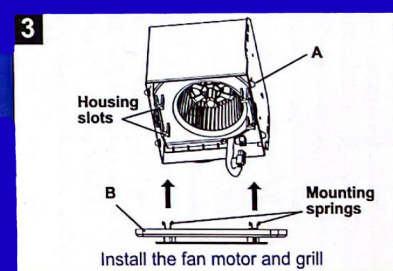

Gross wt./Poids brut:

6.08 lb

Net weight/Poids net:

4.85 lb

110CFM

1.0-Sones

32W

Easy and fast installation