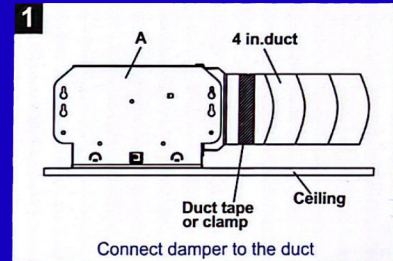

Gross wt./Poids brut:

6.08 lb

Net weight/Poids net:

4.85 lb

110CFM

1.0-Sones

32W

Easy and fast installation