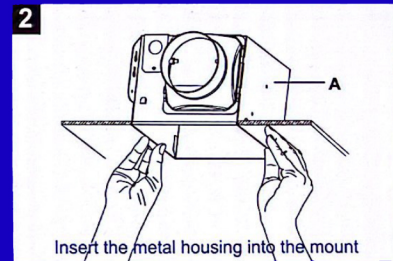

Gross wt./Poids brut:

6.08 lb

Net weight/Poids net:

4.85 lb

110CFM

1.0-Sones

32W

Easy and fast installation