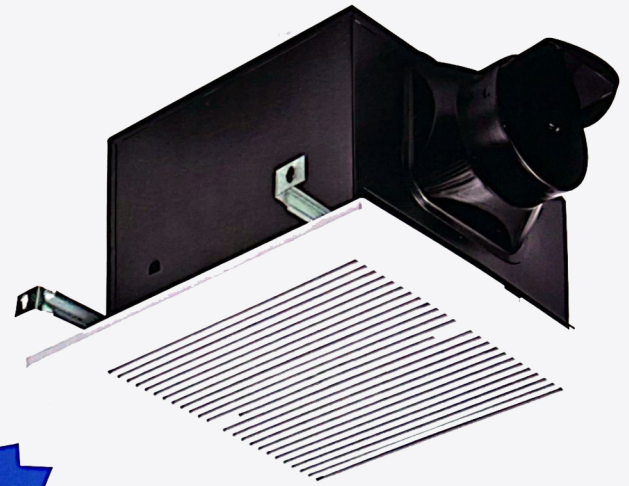

## (90CFM/0.5-Sones/26W)

### Bathroom Exhaust Fan

---

- *Universal application*
- *Contemporary stylish design*
- *Smooth comfortable breeze*
- *Completely quiet*
- *Easy installation*

**Ultra  
Quiet**

# Bathroom Exhaust Fan