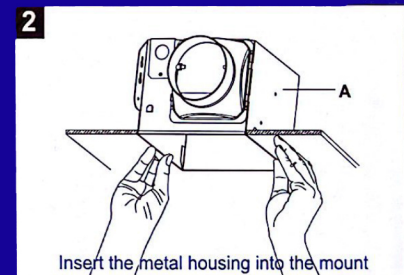

Input Voltage/Tension D'Entree: 120V

Frequency/Frequence: 60Hz

Duct Dia/Diamètre De Conduit: 4 inch

Size: Housing/Boîtier: (L x W x H)

7 1/2 x 7 1/4 x 5 1/4 inch

Grill/Grille:

10 x 10 inch

Box/Boîte: (L x W x H)

12 3/5 x 10 1/5 x 7 1/2 inch

Gross wt./Poids brut:

6.08 lb

Net weight/Poids net:

4.85 lb

Easy and fast installation

Acceptable for both of new construction and retrofit Situation

For use in bathroom - Up to 120 sq.ft