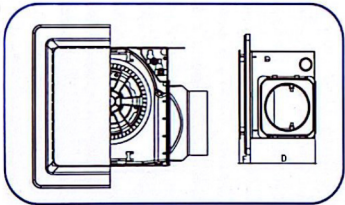

# Bathroom Exhaust Fan Ventilateur de salle de bain

**BPT13B-80-L4**

**80CFM**

**0.7-Sones**

**28W**

List of Content: Vent Fan Body, Motor, Vent Grill  
Accessoires fournis: Corps de Ventilation, Moteur, Grille.

Input Voltage/Tension D'Entree: 120V

Frequency/Frequence: 60Hz

Duct Dia/Diamètre De Conduit: 4 inch

Size: Housing/Boîtier: (L x W x H)

7 1/2 x 7 1/4 x 5 1/4 inch

Grill/Grille:

10 x 10 inch

Box/Boîte: (L x W x H)

12 3/5 x 10 1/5 x 7 1/2 inch

Gross wt./Poids brut:

6.08 lb

Net weight/Poids net:

4.85 lb

Easy and fast installation

Acceptable for both of new construction and retrofit Situation

For use in bathroom - Up to 120 sq.ft