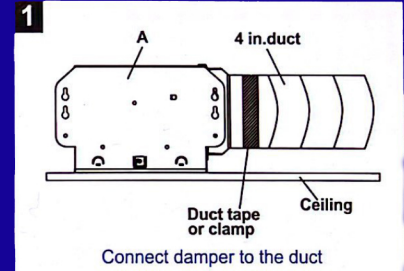

Input Voltage/Tension D'Entree: 120V

Frequency/Frequence: 60Hz

Duct Dia/Diamètre De Conduit: 4 inch

Size: Housing/Boîtier: (L x W x H)

7 1/2 x 7 1/4 x 5 1/4 inch

Grill/Grille:

10 x 10 inch

Box/Boîte: (L x W x H)

12 3/5 x 10 1/5 x 7 1/2 inch

Gross wt./Poids brut:

6.08 lb

Net weight/Poids net:

4.85 lb

Easy and fast installation

Acceptable for both of new construction and retrofit Situation

For use in bathroom - Up to 120 sq.ft