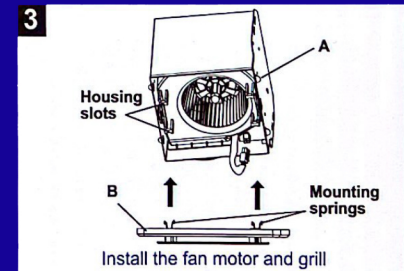

Input Voltage/Tension D'Entree: 120V

Frequency/Frequence: 60Hz

Duct Dia/Diamètre De Conduit: 4 inch

Size: Housing/Boîtier: (L x W x H)

7 1/2 x 7 1/4 x 5 1/4 inch

Grill/Grille:

10 x 10 inch

Box/Boîte: (L x W x H)

12 3/5 x 10 1/5 x 7 1/2 inch

Gross wt./Poids brut:

6.08 lb

Net weight/Poids net:

4.85 lb

Easy and fast installation

Acceptable for both of new construction and retrofit Situation

For use in bathroom - Up to 120 sq.ft