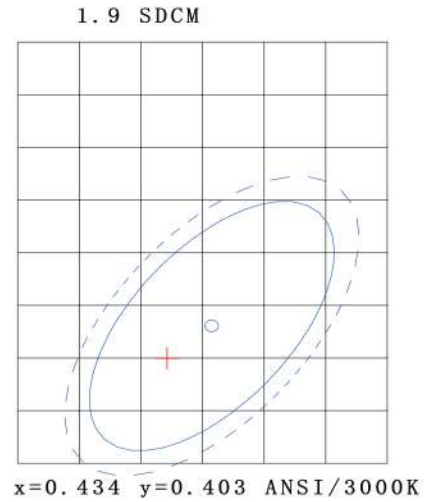

	3WAY CCT Adjustable			5WAY CCT Adjustable		
	Ø4.7"x1.1"	Ø4.7"x1.1"	Ø4.7"x1.1"	Ø4.7"x1.1"	Ø4.7"x1.1"	Ø4.7"x1.1"
<b>Dimension</b>	Ø4.7"x1.1"	Ø4.7"x1.1"	Ø4.7"x1.1"	Ø4.7"x1.1"	Ø4.7"x1.1"	Ø4.7"x1.1"
<b>Fixture Color</b>	White	Black	Brushed nickel	White	Black	Brushed nickel
<b>Watts</b>	8W	8W	8W	9W	9W	9W
<b>Volts</b>	120V	120V	120V	120V	120V	120V
<b>CRI</b>	80	80	80	80	80	80
<b>Color Temperature</b>	30K,40K,50K ADJ	30K,40K,50K ADJ	30K,40K,50K ADJ	27K,30K,35K,40K,50K ADJ	27K,30K,35K,40K,50K ADJ	27K,30K,35K,40K,50K ADJ
<b>Lumens</b>	700	700	700	750	750	750
<b>Beam Angle</b>	40°	40°	40°	40°	40°	40°
<b>Operating Temperature</b>	(-4°F) - (104°F)	(-4°F) - (104°F)	(-4°F) - (104°F)	(-4°F) - (104°F)	(-4°F) - (104°F)	(-4°F) - (104°F)
<b>Rated Life</b>	50000H	50000H	50000H	50000H	50000H	50000H
<b>Weight(g)</b>	440	440	440	440	440	440
<b>Warranty</b>	5 years	5 years	5 years	5 years	5 years	5 years

LUMINOUS INTENSITY DISTRIBUTION DIAGRAM

AAI Figure