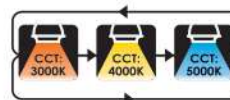

	3WAY CCT Adjustable			5WAY CCT Adjustable		
	Ø4.7"x1.1"	Ø4.7"x1.1"	Ø4.7"x1.1"	Ø4.7"x1.1"	Ø4.7"x1.1"	Ø4.7"x1.1"
<b>Dimension</b>	Ø4.7"x1.1"	Ø4.7"x1.1"	Ø4.7"x1.1"	Ø4.7"x1.1"	Ø4.7"x1.1"	Ø4.7"x1.1"
<b>Fixture Color</b>	White	Black	Brushed nickel	White	Black	Brushed nickel
<b>Watts</b>	8W	8W	8W	9W	9W	9W
<b>Volts</b>	120V	120V	120V	120V	120V	120V
<b>CRI</b>	80	80	80	80	80	80
<b>Color Temperature</b>	30K,40K,50K ADJ	30K,40K,50K ADJ	30K,40K,50K ADJ	27K,30K,35K,40K,50K ADJ	27K,30K,35K,40K,50K ADJ	27K,30K,35K,40K,50K ADJ
<b>Lumens</b>	700	700	700	750	750	750
<b>Beam Angle</b>	40°	40°	40°	40°	40°	40°
<b>Operating Temperature</b>	(-4°F) - (104°F)	(-4°F) - (104°F)	(-4°F) - (104°F)	(-4°F) - (104°F)	(-4°F) - (104°F)	(-4°F) - (104°F)
<b>Rated Life</b>	50000H	50000H	50000H	50000H	50000H	50000H
<b>Weight(g)</b>	440	440	440	440	440	440
<b>Warranty</b>	5 years	5 years	5 years	5 years	5 years	5 years