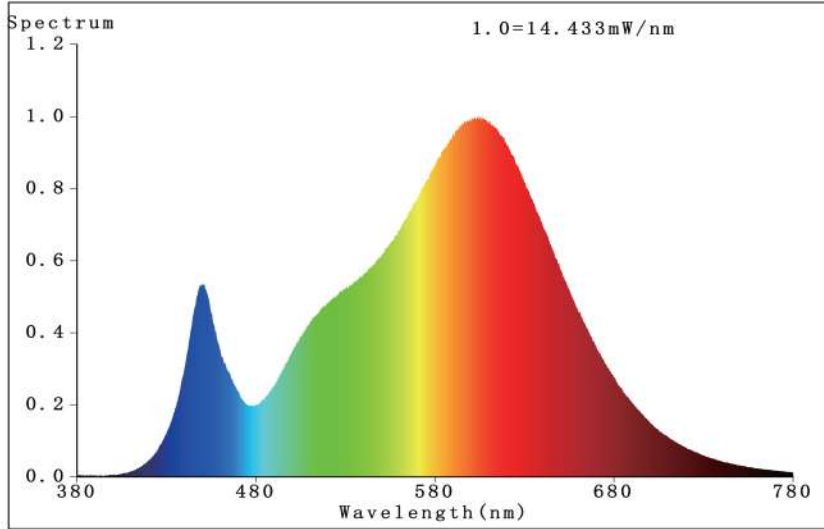

	3WAY CCT Adjustable			5WAY CCT Adjustable		
	Ø4.7"x1.1"	Ø4.7"x1.1"	Ø4.7"x1.1"	Ø4.7"x1.1"	Ø4.7"x1.1"	Ø4.7"x1.1"
<b>Dimension</b>	Ø4.7"x1.1"	Ø4.7"x1.1"	Ø4.7"x1.1"	Ø4.7"x1.1"	Ø4.7"x1.1"	Ø4.7"x1.1"
<b>Fixture Color</b>	White	Black	Brushed nickel	White	Black	Brushed nickel
<b>Watts</b>	8W	8W	8W	9W	9W	9W
<b>Volts</b>	120V	120V	120V	120V	120V	120V
<b>CRI</b>	80	80	80	80	80	80
<b>Color Temperature</b>	30K,40K,50K ADJ	30K,40K,50K ADJ	30K,40K,50K ADJ	27K,30K,35K,40K,50K ADJ	27K,30K,35K,40K,50K ADJ	27K,30K,35K,40K,50K ADJ
<b>Lumens</b>	700	700	700	750	750	750
<b>Beam Angle</b>	40°	40°	40°	40°	40°	40°
<b>Operating Temperature</b>	(-4°F) - (104°F)	(-4°F) - (104°F)	(-4°F) - (104°F)	(-4°F) - (104°F)	(-4°F) - (104°F)	(-4°F) - (104°F)
<b>Rated Life</b>	50000H	50000H	50000H	50000H	50000H	50000H
<b>Weight(g)</b>	440	440	440	440	440	440
<b>Warranty</b>	5 years	5 years	5 years	5 years	5 years	5 years