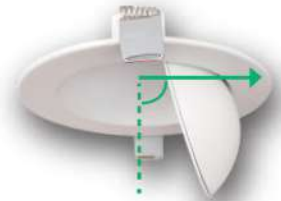

### Features

- IC Rated
- Airtight
- Dimmable
- Work with most of existing dimmer in market
- Five years limited warranty
- Not for emergency lighting
- Suitable for damp locations

360° Rotation

90° Tilt

	3WAY CCT Adjustable			5WAY CCT Adjustable		
	Ø4.7"x1.1"	Ø4.7"x1.1"	Ø4.7"x1.1"	Ø4.7"x1.1"	Ø4.7"x1.1"	Ø4.7"x1.1"
<b>Dimension</b>	Ø4.7"x1.1"	Ø4.7"x1.1"	Ø4.7"x1.1"	Ø4.7"x1.1"	Ø4.7"x1.1"	Ø4.7"x1.1"
<b>Fixture Color</b>	White	Black	Brushed nickel	White	Black	Brushed nickel
<b>Watts</b>	8W	8W	8W	9W	9W	9W
<b>Volts</b>	120V	120V	120V	120V	120V	120V
<b>CRI</b>	80	80	80	80	80	80
<b>Color Temperature</b>	30K,40K,50K ADJ	30K,40K,50K ADJ	30K,40K,50K ADJ	27K,30K,35K,40K,50K ADJ	27K,30K,35K,40K,50K ADJ	27K,30K,35K,40K,50K ADJ
<b>Lumens</b>	700	700	700	750	750	750
<b>Beam Angle</b>	40°	40°	40°	40°	40°	40°
<b>Operating Temperature</b>	(-4°F) - (104°F)	(-4°F) - (104°F)	(-4°F) - (104°F)	(-4°F) - (104°F)	(-4°F) - (104°F)	(-4°F) - (104°F)
<b>Rated Life</b>	50000H	50000H	50000H	50000H	50000H	50000H
<b>Weight(g)</b>	440	440	440	440	440	440
<b>Warranty</b>	5 years	5 years	5 years	5 years	5 years	5 years