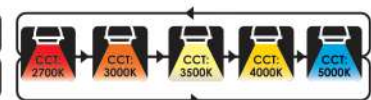

### Features

- IC Rated
- Airtight
- Dimmable
- Work with most of existing dimmer in market
- Five years limited warranty
- Not for emergency lighting
- Suitable for damp locations

360° Rotation

90° Tilt

	3WAY CCT Adjustable			5WAY CCT Adjustable		
	Ø4.7"x1.1"	Ø4.7"x1.1"	Ø4.7"x1.1"	Ø4.7"x1.1"	Ø4.7"x1.1"	Ø4.7"x1.1"
<b>Dimension</b>	Ø4.7"x1.1"	Ø4.7"x1.1"	Ø4.7"x1.1"	Ø4.7"x1.1"	Ø4.7"x1.1"	Ø4.7"x1.1"
<b>Fixture Color</b>	White	Black	Brushed nickel	White	Black	Brushed nickel
<b>Watts</b>	8W	8W	8W	9W	9W	9W
<b>Volts</b>	120V	120V	120V	120V	120V	120V
<b>CRI</b>	80	80	80	80	80	80
<b>Color Temperature</b>	30K,40K,50K ADJ	30K,40K,50K ADJ	30K,40K,50K ADJ	27K,30K,35K,40K,50K ADJ	27K,30K,35K,40K,50K ADJ	27K,30K,35K,40K,50K ADJ
<b>Lumens</b>	700	700	700	750	750	750
<b>Beam Angle</b>	40°	40°	40°	40°	40°	40°
<b>Operating Temperature</b>	(-4°F) - (104°F)	(-4°F) - (104°F)	(-4°F) - (104°F)	(-4°F) - (104°F)	(-4°F) - (104°F)	(-4°F) - (104°F)
<b>Rated Life</b>	50000H	50000H	50000H	50000H	50000H	50000H
<b>Weight(g)</b>	440	440	440	440	440	440
<b>Warranty</b>	5 years	5 years	5 years	5 years	5 years	5 years