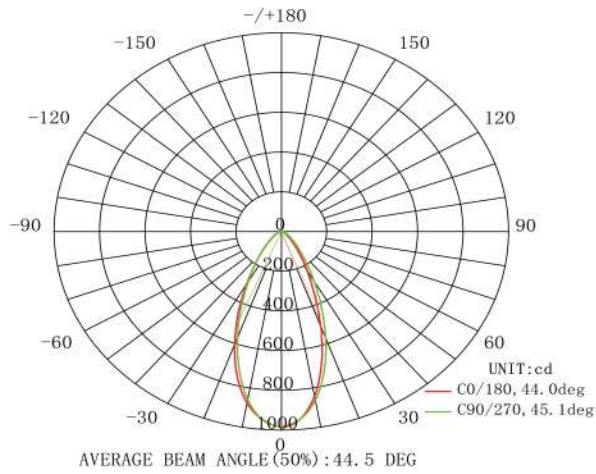

	3WAY CCT Adjustable			5WAY CCT Adjustable		
	Ø4.7"x1.1"	Ø4.7"x1.1"	Ø4.7"x1.1"	Ø4.7"x1.1"	Ø4.7"x1.1"	Ø4.7"x1.1"
<b>Dimension</b>	Ø4.7"x1.1"	Ø4.7"x1.1"	Ø4.7"x1.1"	Ø4.7"x1.1"	Ø4.7"x1.1"	Ø4.7"x1.1"
<b>Fixture Color</b>	White	Black	Brushed nickel	White	Black	Brushed nickel
<b>Watts</b>	8W	8W	8W	9W	9W	9W
<b>Volts</b>	120V	120V	120V	120V	120V	120V
<b>CRI</b>	80	80	80	80	80	80
<b>Color Temperature</b>	30K,40K,50K ADJ	30K,40K,50K ADJ	30K,40K,50K ADJ	27K,30K,35K,40K,50K ADJ	27K,30K,35K,40K,50K ADJ	27K,30K,35K,40K,50K ADJ
<b>Lumens</b>	700	700	700	750	750	750
<b>Beam Angle</b>	40°	40°	40°	40°	40°	40°
<b>Operating Temperature</b>	(-4°F) - (104°F)	(-4°F) - (104°F)	(-4°F) - (104°F)	(-4°F) - (104°F)	(-4°F) - (104°F)	(-4°F) - (104°F)
<b>Rated Life</b>	50000H	50000H	50000H	50000H	50000H	50000H
<b>Weight(g)</b>	440	440	440	440	440	440
<b>Warranty</b>	5 years	5 years	5 years	5 years	5 years	5 years

LUMINOUS INTENSITY DISTRIBUTION DIAGRAM

AAI Figure