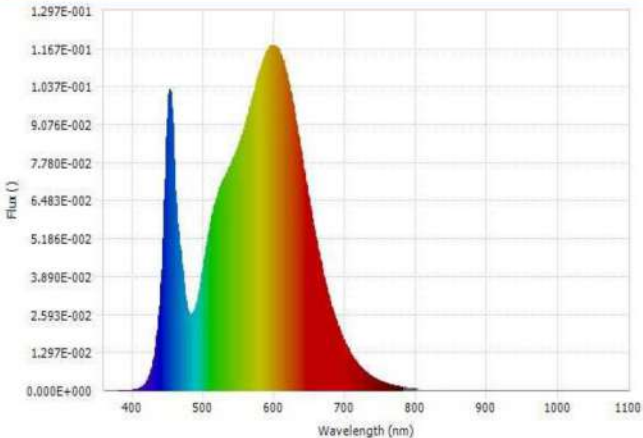

LED Commercial Strip

PHOTOMETRIC INFORMATION

Lamp Output: Luminous Flux(lm): 6207.6
Beam Angle (50%): Horizontal: 118.5°, Vertical: 102.8°
Input Wattage: 46.34
CCT (K): 3504
Luminous Efficacy (lm/W): 133.96

COLOR RENDITION REPORT

SPECTRUM

POLAR CANDELA DISTRIBUTION

ISOCANDELA PLOT