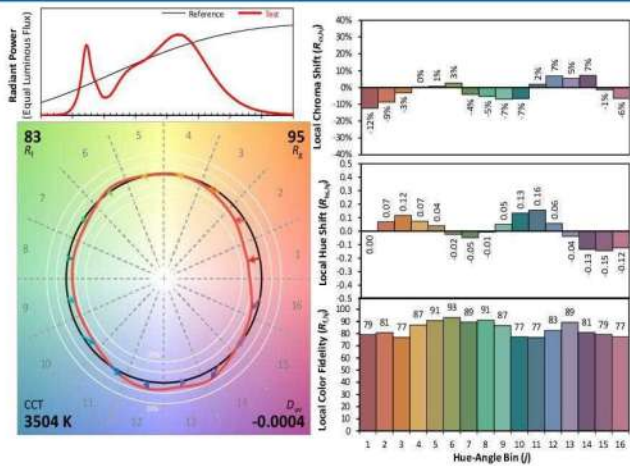

LED Commercial Strip

PHOTOMETRIC INFORMATION

Lamp Output: Luminous Flux(lm): 6207.6
Beam Angle (50%): Horizontal: 118.5°, Vertical: 102.8°
Input Wattage: 46.34
CCT (K): 3504
Luminous Efficacy (lm/W): 133.96

COLOR RENDITION REPORT