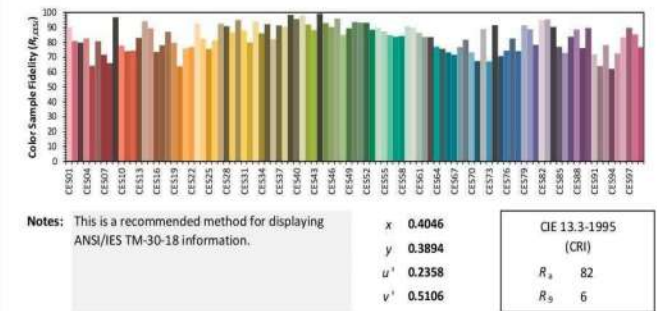

LED Commercial Strip

PHOTOMETRIC INFORMATION

Lamp Output: Luminous Flux(lm): 6207.6
Beam Angle (50%): Horizontal: 118.5°, Vertical: 102.8°
Input Wattage: 46.34
CCT (K): 3504
Luminous Efficacy (lm/W): 133.96

COLOR RENDITION REPORT