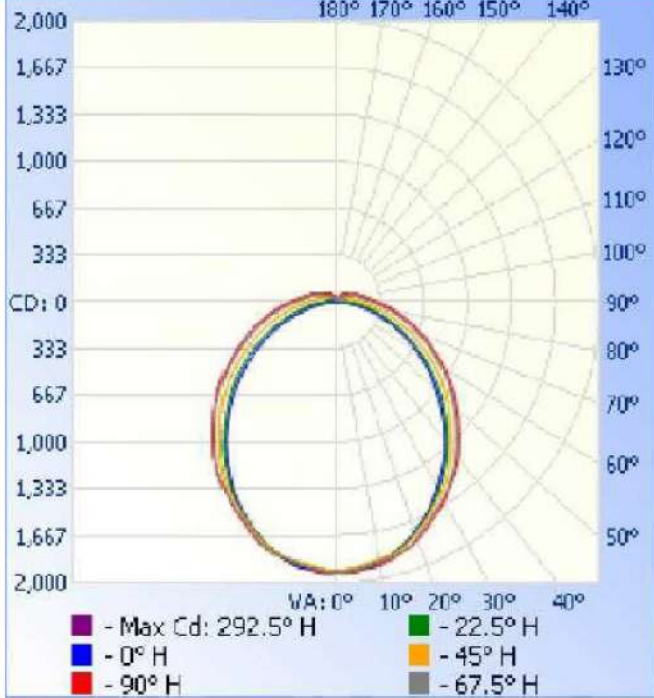

POLAR CANDELA DISTRIBUTION