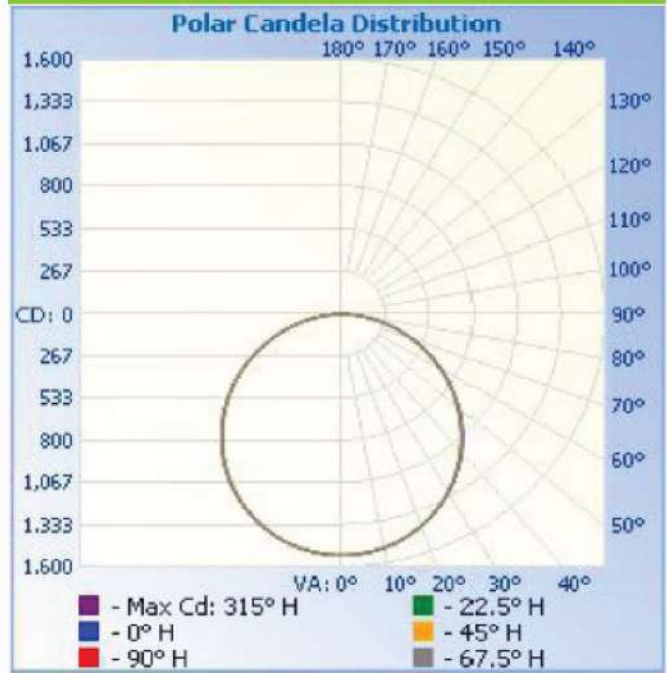

POLAR CANDELA DISTRIBUTION