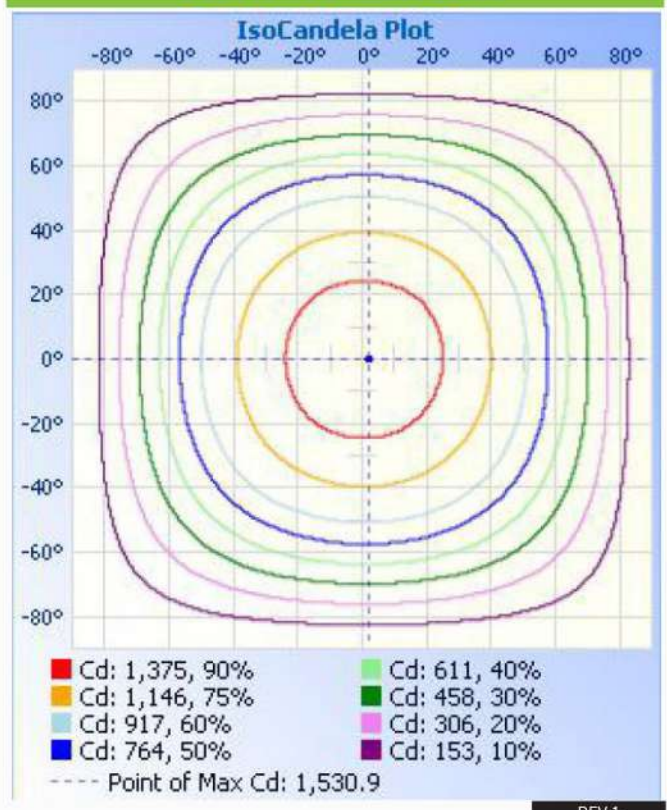

ISOCANDELA PLOT