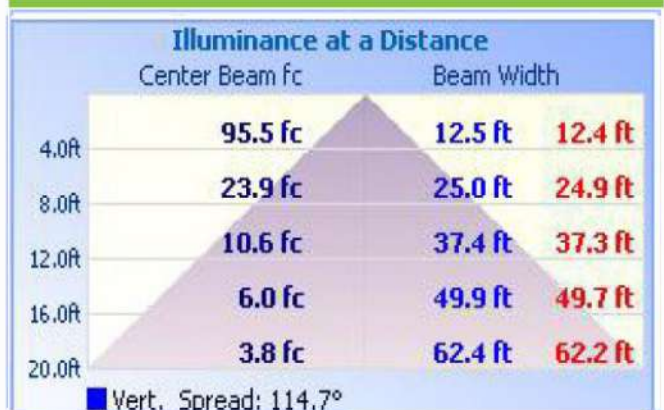

ILLUMINANCE AT A DISTANCE