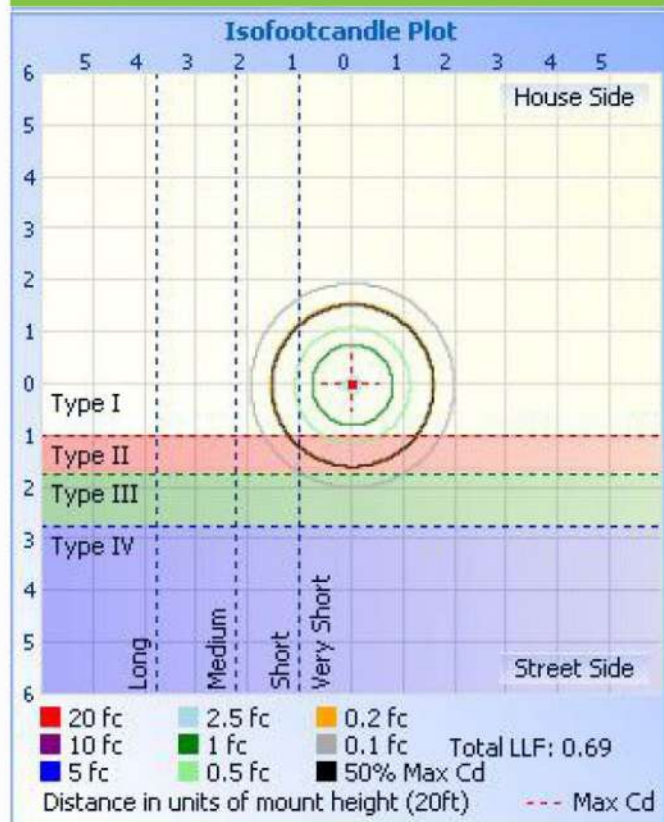

1x4 LED PANEL LIGHT

PHOTOMETRIC INFORMATION

Fixture Output: Rated Lumens/Lamp: 4400.0
Zonal lumens in the 0-60° zone (%) 78.0 Input
Wattage: 40
Beam Angle (°) 113.9
Center Beam Candle Power (cd): 1792

ISOFOOTCANDLE PLOT