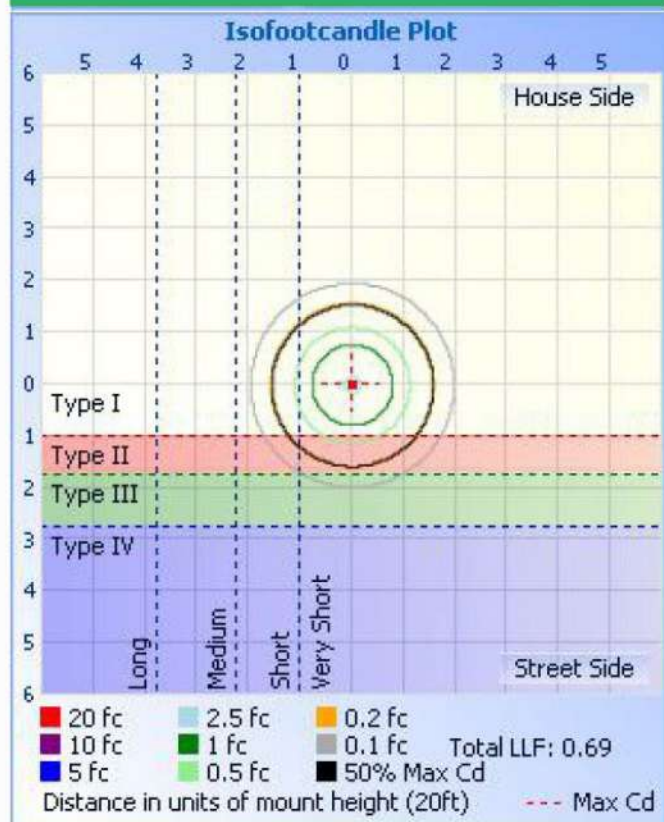

1x4 LED PANEL LIGHT

PHOTOMETRIC INFORMATION

Fixture Output: Rated Lumens/Lamp: 4400.0
Zonal lumens in the 0-60° zone (%) 78.0 Input
Wattage: 40
Beam Angle (°) 113.9
Center Beam Candle Power (cd): 1792

ISOFOOTCANDLE PLOT