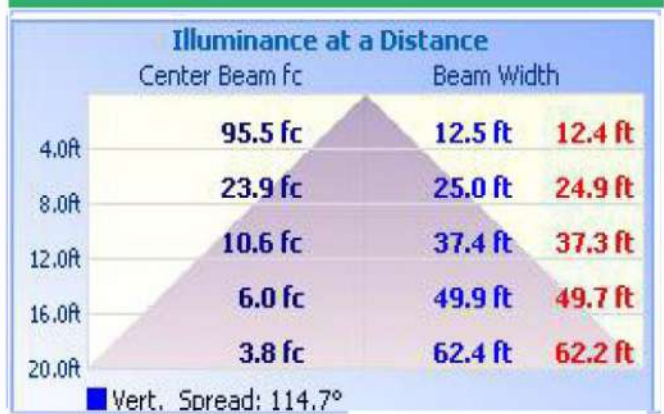

ILLUMINANCE AT A DISTANCE