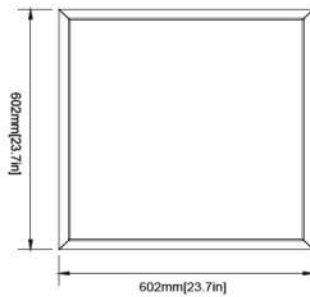

### DIMENSIONS

Length: 23.7" 60.2CM  
Width: 23.7" 60.2CM  
Depth: 1.2" 3.0CM