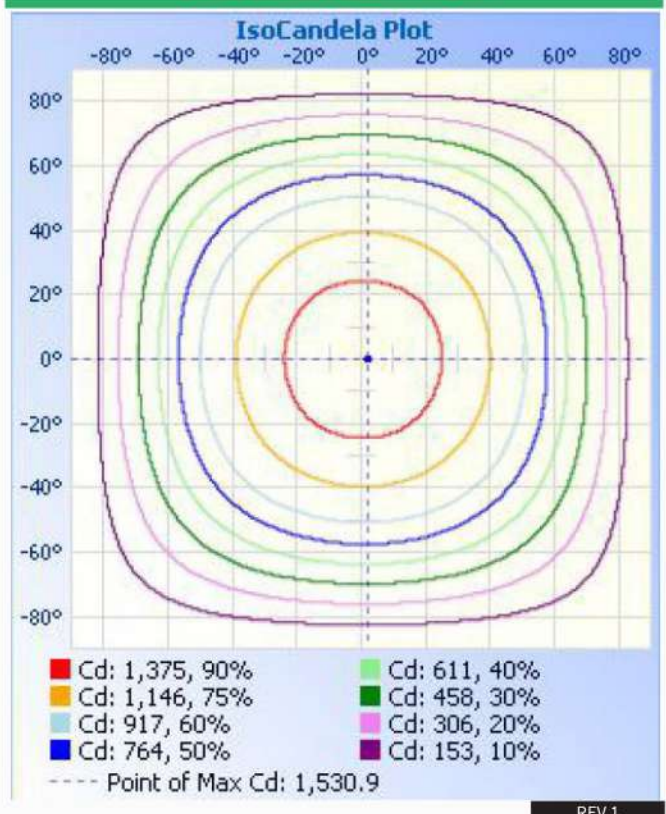

ISOCANDELA PLOT