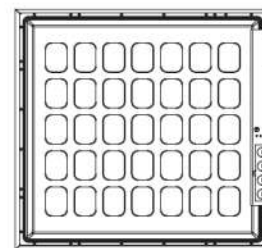

### DIMENSIONS

Length: 23.7" 60.2CM  
Width: 23.7" 60.2CM  
Depth: 1.2" 3.0CM