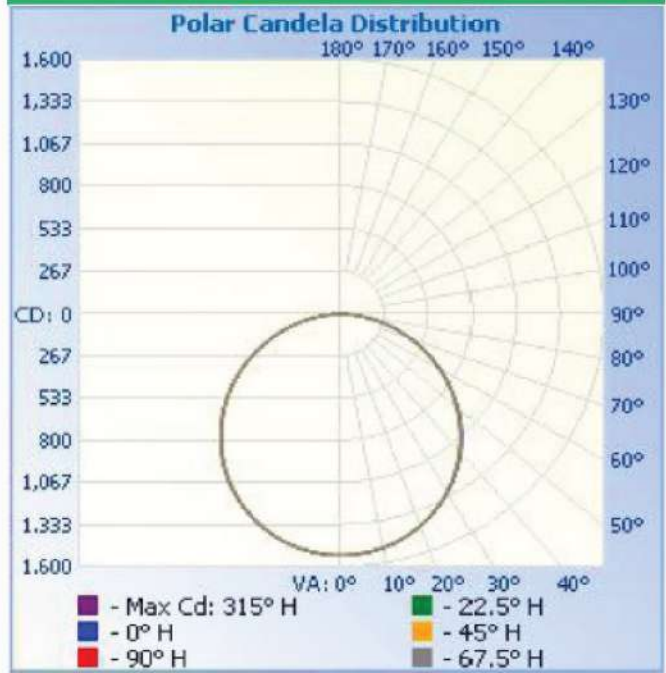

POLAR CANDELA DISTRIBUTION