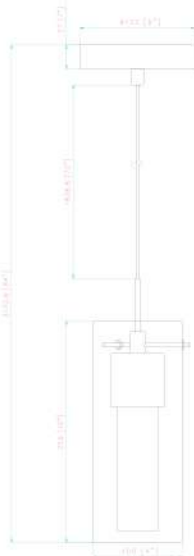

## SPECIFICATIONS

Size	5" x 5" x 86"
Light Source	LED
Power Input	AC 120V / 60Hz
Watts (W)	9
Lumen (lm)	450
Colour Temp. (K)	3000/4000/5000

CRI	80
Dimming	Yes
Lifetime (hrs)	50000
Power Factor	0.9
Operating Temp.	-20-40°C (-4-104°F)
Beam Angle	100°
Location	Indoor
Materials	Steel+Clear glass +Clear bubble crystal
Finish	Chrome

## PACKAGE

Net Weight	14.56 lb
Master Case Qty	4
Master Case Size	13.58" x 13.58" x 14.57"
Master Case Weight	18.76lb

**SPECIFICATIONS**

Item Number	503902	CRI	80
Model Number	MRLPD0393V3CD22CH	Dimming	Yes
Size	18" x 4.5" x 86"	Lifetime (hrs)	50000
Light Source	LED	Power Factor	0.9
Power Input	AC 120V / 60Hz	Operating Temp.	-20-40°C(-4-104°F)
Watts (W)	22	Beam Angle	100°
Lumen (lm)	1000	Location	Indoor
Colour Temp. (K)	3000/4000/5000	Materials	Steel+Clear glass +Clear bubble crystal
		Finish	Chrome

Net Weight	23.02 lb
Master Case Qty	2
Master Case Size	21.65" x 14.57" x 16.73"
Master Case Weight	27.77lb

**SPECIFICATIONS**

Item Number	503903	CRI	80
Model Number	MRLPD0394V3CD25CH	Dimming	Yes
Size	24" x 4.5" x 86"	Lifetime (hrs)	50000
Light Source	LED	Power Factor	0.9
Power Input	AC 120V / 60Hz	Operating Temp.	-20-40°C(-4-104°F)
Watts (W)	25	Beam Angle	100°
Lumen (lm)	1200	Location	Indoor
Colour Temp. (K)	3000/4000/5000	Materials	Steel+Clear glass +Clear bubble crystal
		Finish	Chrome

Net Weight	14.9 lb
Master Case Qty	1
Master Case Size	26.97" x 6.77" x 14.37"
Master Case Weight	17.15lb