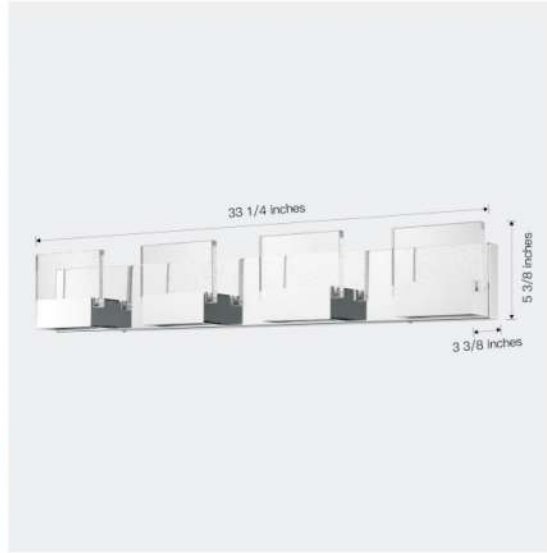

SINDRI | Sindri Square Seedy Glass LED Vanity Light

A stunning vanity light crafted with square glass shades and chrome finish.

Project: _____ Date: _____

Type: _____ Contact: _____

HIGHLIGHTS

- Dimmable
- Integrated LED
- Easy installation
- ETL Certificated
- Energy saving
- Premium metal material

SPECIFICATIONS

Size	3.4" * 33.3" * 5.4"
Light Source	LED
Power Input	AC 120V / 60Hz
Watts (W)	28
Lumen (lm)	1400
Colour Temp. (K)	3000

CRI	80
Dimming	Yes
Lifetime (hrs)	50000
Power Factor	0.9
Operating Temp.	-20-40°C (-4-104°F)
Beam Angle	100°
Location	Indoor
Materials	Steel+ Galss
Finish	Chrome

COMPATIBLE DIMMERS

- Brand
- Lutron
- Levtion

PACKAGE

Net Weight	34.24 lb
Master Case Qty	4
Master Case Size	35.00" x 14.50" x 15.00"
Master Case Weight	44.31 lb

SPECIFICATIONS

Item Number	305502	CRI	80
Model Number	MRLVN0553VD20CH	Dimming	Yes
Size	3.4" * 24.8" * 5.4"	Lifetime (hrs)	50000
Light Source	LED	Power Factor	0.9
Power Input	AC 120V / 60Hz	Operating Temp.	-20-40°C (-4-104°F)
Watts (W)	20	Beam Angle	100°
Lumen (lm)	1000	Location	Indoor
Colour Temp. (K)	3000	Materials	Steel+ Galss
		Finish	Chrome