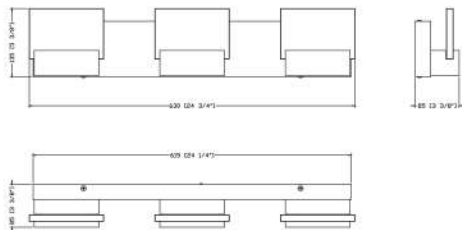

SPECIFICATIONS

Size	3.4" * 33.3" * 5.4"
Light Source	LED
Power Input	AC 120V / 60Hz
Watts (W)	28
Lumen (lm)	1400
Colour Temp. (K)	3000

CRI	80
Dimming	Yes
Lifetime (hrs)	50000
Power Factor	0.9
Operating Temp.	-20-40°C (-4-104°F)
Beam Angle	100°
Location	Indoor
Materials	Steel+ Galss
Finish	Chrome

COMPATIBLE DIMMERS

- Brand
- Lutron
- Levtion

PACKAGE

Net Weight	34.24 lb
Master Case Qty	4
Master Case Size	35.00" x 14.50" x 15.00"
Master Case Weight	44.31 lb

SPECIFICATIONS

Item Number	305502	CRI	80
Model Number	MRLVN0553VD20CH	Dimming	Yes
Size	3.4" * 24.8" * 5.4"	Lifetime (hrs)	50000
Light Source	LED	Power Factor	0.9
Power Input	AC 120V / 60Hz	Operating Temp.	-20-40°C (-4-104°F)
Watts (W)	20	Beam Angle	100°
Lumen (lm)	1000	Location	Indoor
Colour Temp. (K)	3000	Materials	Steel+ Galss
		Finish	Chrome

Net Weight	26.48 lb
Master Case Qty	4
Master Case Size	27.00" x 15.00" x 15.00"
Master Case Weight	41.65 lb