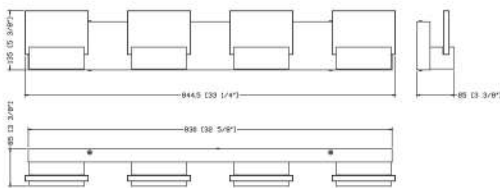

SPECIFICATIONS

Size	3.4" * 33.3" * 5.4"
Light Source	LED
Power Input	AC 120V / 60Hz
Watts (W)	28
Lumen (lm)	1400
Colour Temp. (K)	3000

CRI	80
Dimming	Yes
Lifetime (hrs)	50000
Power Factor	0.9
Operating Temp.	-20-40°C (-4-104°F)
Beam Angle	100°
Location	Indoor
Materials	Steel+ Galss
Finish	Chrome

COMPATIBLE DIMMERS

- Brand
- Lutron
- Levtion

PACKAGE

Net Weight	34.24 lb
Master Case Qty	4
Master Case Size	35.00" x 14.50" x 15.00"
Master Case Weight	44.31 lb

SPECIFICATIONS

Item Number	305502	CRI	80
Model Number	MRLVN0553VD20CH	Dimming	Yes
Size	3.4" * 24.8" * 5.4"	Lifetime (hrs)	50000
Light Source	LED	Power Factor	0.9
Power Input	AC 120V / 60Hz	Operating Temp.	-20-40°C (-4-104°F)
Watts (W)	20	Beam Angle	100°
Lumen (lm)	1000	Location	Indoor
Colour Temp. (K)	3000	Materials	Steel+ Galss
		Finish	Chrome

Net Weight	26.48 lb
Master Case Qty	4
Master Case Size	27.00" x 15.00" x 15.00"
Master Case Weight	41.65 lb