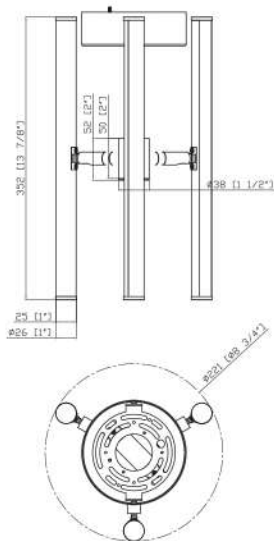

IRENE | 16" Irene Multiply LED Semi Flush Mount Ceiling Light

Customizable LED linear light with interlaced lines and bright illumination.

Project: _____ Date: _____

Type: _____ Contact: _____

HIGHLIGHTS

- Dimmable
- Integrated LED
- Easy installation
- ETL Certificated
- Energy saving
- Customizable light direction

MRLCL09716D20GD

MRLCL09716D20ORB

SPECIFICATIONS

Size	16.3" x 16.3" x 14"
Light Source	LED
Power Input	AC 120V / 60Hz
Watts (W)	20
Lumen (lm)	1154
Colour Temp. (K)	3000

CRI	80
Dimming	Yes
Lifetime (hrs)	50000
Power Factor	0.9
Operating Temp.	-20-40°C (-4-104°F)
Beam Angle	100°
Location	Indoor
Materials	Iron + PC
Finish	BG

COMPATIBLE DIMMERS

- Brand
- Lutron
- Leviton

PACKAGE

Net Weight	2.20 lb
Master Case Qty	1
Master Case Size	9.06" x 8.47" x 16.34"
Master Case Weight	3.64 lb