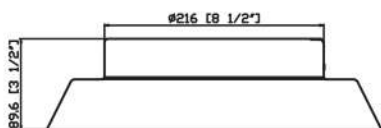

Energy Saving

Easy to install

MRLCL096133CD20WG

MRLCL096133CD20BG

SPECIFICATIONS

Size	Φ13" × 3.5"	CRI	80
Light Source	LED	Dimming	Yes
Power Input	AC 120V / 60Hz	Lifetime (hrs)	50000
Watts (W)	20	Power Factor	0.9
Lumen (lm)	1000	Operating Temp.	-20-40°C (-4-104°F)
Colour Temp. (K)	3000/4000/5000	Beam Angle	100°
		Location	Indoor
		Materials	Steel + Frosted Glass
		Finish	Matte White/Matte black

COMPATIBLE DIMMERS

- Brand
- Lutron
- Leviton

PACKAGE

Net Weight	2.93 lb
Master Case Qty	1
Master Case Size	15.16" × 6.10" × 15.55"
Master Case Weight	5.40 lb