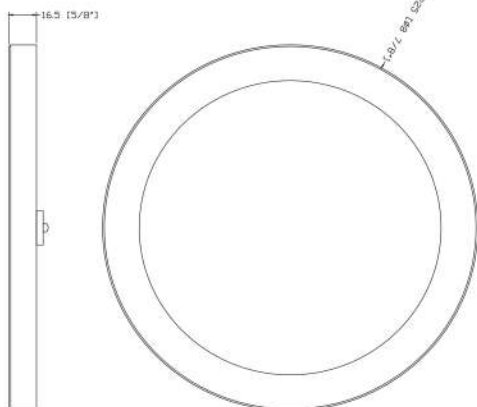

### SPECIFICATIONS

Size	5" x 5" x 0.63"	CRI	80
Light Source	LED	Dimming	N/A
Power Input	AC 120V / 60Hz	Lifetime (hrs)	50000
Watts (W)	6	Power Factor	0.9
Lumen (lm)	360	Operating Temp.	-20-40°C (-4-104°F)
Colour Temp. (K)	3000/4000/5000	Beam Angle	100°
		Location	Indoor
		Materials	Plastic+Acrylic
		Finish	Matte White

### PACKAGE

Net Weight	11.52 lb
Master Case Qty	24
Master Case Size	15.35" x 14.76" x 15.55"
Master Case Weight	17.62 lb

**SPECIFICATIONS**

Item Number	104202	CRI	80
Model Number	MRLCL042073CD12WH	Dimming	N/A
Size	7" x 7" x 0.63"	Lifetime (hrs)	50000
Light Source	LED	Power Factor	0.9
Power Input	AC 120V / 60Hz	Operating Temp.	-20-40°C(-4-104°F)
Watts (W)	12	Beam Angle	100°
Lumen (lm)	840	Location	Indoor
Colour Temp. (K)	3000/4000/5000	Materials	Plastic+Acrylic
		Finish	Matte White

**COMPATIBLE DIMMERS**

Brand	Model
Lutron	N/A
Levtron	N/A

**PACKAGE**

Net Weight	15.12 lb
Master Case Qty	18
Master Case Size	22.83" x 9.45" x 19.09"
Master Case Weight	20.35 lb

**SPECIFICATIONS**

Item Number	104203	CRI	80
Model Number	MRLCL042093CD18WH	Dimming	N/A
Size	9" x 9" x 0.63"	Lifetime (hrs)	50000
Light Source	LED	Power Factor	0.9
Power Input	AC 120V / 60Hz	Operating Temp.	-20-40°C(-4-104°F)
Watts (W)	18	Beam Angle	100°
Lumen (lm)	1350	Location	Indoor
Colour Temp. (K)	3000/4000/5000	Materials	Plastic+Acrylic
		Finish	Matte White

**COMPATIBLE DIMMERS**

Brand	Model
Lutron	N/A
Levtron	N/A

**PACKAGE**

Net Weight	20.16 lb
Master Case Qty	16
Master Case Size	20.28" x 10.43" x 22.64"
Master Case Weight	26.39 lb

**SPECIFICATIONS**

Item Number	104204	CRI	80
Model Number	MRLCL042123CD24WH	Dimming	Yes
Size	12" x 12" x 0.63"	Lifetime (hrs)	50000
Light Source	LED	Power Factor	0.9
Power Input	AC 120V / 60Hz	Operating Temp.	-20-40°C (-4-104°F)
Watts (W)	24	Beam Angle	100°
Lumen (lm)	1680	Location	Indoor
Colour Temp. (K)	3000/4000/5000	Materials	Plastic+Acrylic
		Finish	Matte White