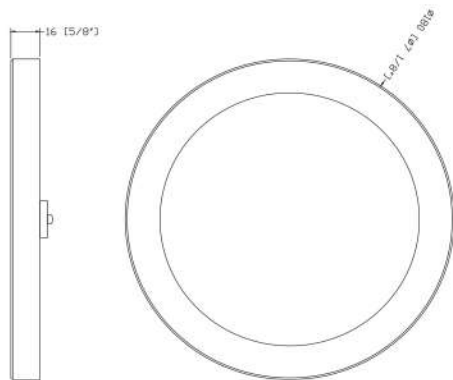

### SPECIFICATIONS

Size	5" x 5" x 0.63"	CRI	80
Light Source	LED	Dimming	N/A
Power Input	AC 120V / 60Hz	Lifetime (hrs)	50000
Watts (W)	6	Power Factor	0.9
Lumen (lm)	360	Operating Temp.	-20-40°C (-4-104°F)
Colour Temp. (K)	3000/4000/5000	Beam Angle	100°
		Location	Indoor
		Materials	Plastic+Acrylic
		Finish	Matte White

### PACKAGE

Net Weight	11.52 lb
Master Case Qty	24
Master Case Size	15.35" x 14.76" x 15.55"
Master Case Weight	17.62 lb

**SPECIFICATIONS**

Item Number	104202	CRI	80
Model Number	MRLCL042073CD12WH	Dimming	N/A
Size	7" x 7" x 0.63"	Lifetime (hrs)	50000
Light Source	LED	Power Factor	0.9
Power Input	AC 120V / 60Hz	Operating Temp.	-20-40°C(-4-104°F)
Watts (W)	12	Beam Angle	100°
Lumen (lm)	840	Location	Indoor
Colour Temp. (K)	3000/4000/5000	Materials	Plastic+Acrylic
		Finish	Matte White

**COMPATIBLE DIMMERS**

Brand	Model
Lutron	N/A
Levtron	N/A

**PACKAGE**

Net Weight	15.12 lb
Master Case Qty	18
Master Case Size	22.83" x 9.45" x 19.09"
Master Case Weight	20.35 lb

**SPECIFICATIONS**

Item Number	104203	CRI	80
Model Number	MRLCL042093CD18WH	Dimming	N/A
Size	9" x 9" x 0.63"	Lifetime (hrs)	50000
Light Source	LED	Power Factor	0.9
Power Input	AC 120V / 60Hz	Operating Temp.	-20-40°C(-4-104°F)
Watts (W)	18	Beam Angle	100°
Lumen (lm)	1350	Location	Indoor
Colour Temp. (K)	3000/4000/5000	Materials	Plastic+Acrylic
		Finish	Matte White

**COMPATIBLE DIMMERS**

Brand	Model
Lutron	N/A
Levtron	N/A

**PACKAGE**

Net Weight	20.16 lb
Master Case Qty	16
Master Case Size	20.28" x 10.43" x 22.64"
Master Case Weight	26.39 lb

**SPECIFICATIONS**

Item Number	104204	CRI	80
Model Number	MRLCL042123CD24WH	Dimming	Yes
Size	12" x 12" x 0.63"	Lifetime (hrs)	50000
Light Source	LED	Power Factor	0.9
Power Input	AC 120V / 60Hz	Operating Temp.	-20-40°C (-4-104°F)
Watts (W)	24	Beam Angle	100°
Lumen (lm)	1680	Location	Indoor
Colour Temp. (K)	3000/4000/5000	Materials	Plastic+Acrylic
		Finish	Matte White