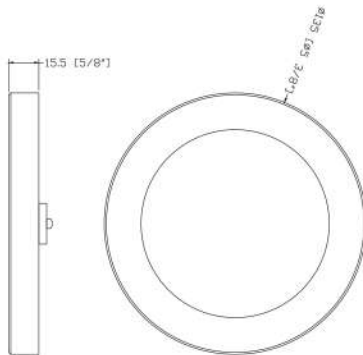

### SPECIFICATIONS

Size	5" x 5" x 0.63"	CRI	80
Light Source	LED	Dimming	N/A
Power Input	AC 120V / 60Hz	Lifetime (hrs)	50000
Watts (W)	6	Power Factor	0.9
Lumen (lm)	360	Operating Temp.	-20-40°C (-4-104°F)
Colour Temp. (K)	3000/4000/5000	Beam Angle	100°
		Location	Indoor
		Materials	Plastic+Acrylic
		Finish	Matte White

### PACKAGE

Net Weight	11.52 lb
Master Case Qty	24
Master Case Size	15.35" x 14.76" x 15.55"
Master Case Weight	17.62 lb

**SPECIFICATIONS**

Item Number	104202	CRI	80
Model Number	MRLCL042073CD12WH	Dimming	N/A
Size	7" x 7" x 0.63"	Lifetime (hrs)	50000
Light Source	LED	Power Factor	0.9
Power Input	AC 120V / 60Hz	Operating Temp.	-20-40°C(-4-104°F)
Watts (W)	12	Beam Angle	100°
Lumen (lm)	840	Location	Indoor
Colour Temp. (K)	3000/4000/5000	Materials	Plastic+Acrylic
		Finish	Matte White

**COMPATIBLE DIMMERS**

Brand	Model
Lutron	N/A
Levtron	N/A

**PACKAGE**

Net Weight	15.12 lb
Master Case Qty	18
Master Case Size	22.83" x 9.45" x 19.09"
Master Case Weight	20.35 lb

**SPECIFICATIONS**

Item Number	104203	CRI	80
Model Number	MRLCL042093CD18WH	Dimming	N/A
Size	9" x 9" x 0.63"	Lifetime (hrs)	50000
Light Source	LED	Power Factor	0.9
Power Input	AC 120V / 60Hz	Operating Temp.	-20-40°C(-4-104°F)
Watts (W)	18	Beam Angle	100°
Lumen (lm)	1350	Location	Indoor
Colour Temp. (K)	3000/4000/5000	Materials	Plastic+Acrylic
		Finish	Matte White

**COMPATIBLE DIMMERS**

Brand	Model
Lutron	N/A
Levtron	N/A

**PACKAGE**

Net Weight	20.16 lb
Master Case Qty	16
Master Case Size	20.28" x 10.43" x 22.64"
Master Case Weight	26.39 lb

**SPECIFICATIONS**

Item Number	104204	CRI	80
Model Number	MRLCL042123CD24WH	Dimming	Yes
Size	12" x 12" x 0.63"	Lifetime (hrs)	50000
Light Source	LED	Power Factor	0.9
Power Input	AC 120V / 60Hz	Operating Temp.	-20-40°C (-4-104°F)
Watts (W)	24	Beam Angle	100°
Lumen (lm)	1680	Location	Indoor
Colour Temp. (K)	3000/4000/5000	Materials	Plastic+Acrylic
		Finish	Matte White