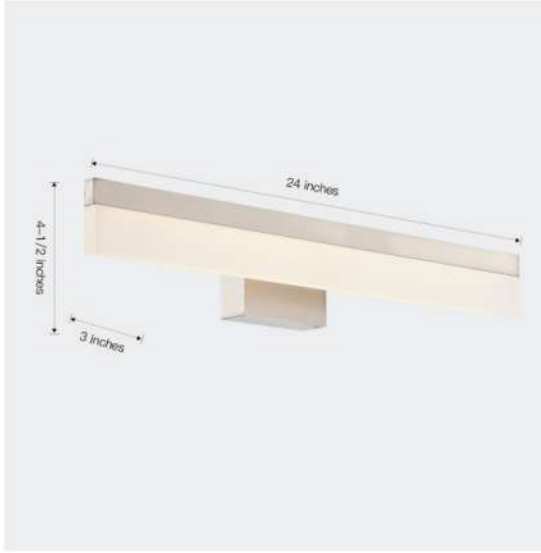

IRENE | 24" Irene Linearity LED Vanity Light

A straight linear design gives your bathroom a new experience and chic decoration.

Project: _____ Date: _____

Type: _____ Contact: _____

HIGHLIGHTS

- Dimmable
- Integrated LED
- Easy installation
- ETL Certificated
- Energy saving
- 3 CCT

SPECIFICATIONS

Size	24" x 5" x 3.5"	CRI	80
Light Source	LED	Dimming	Yes
Power Input	AC 120V / 60Hz	Lifetime (hrs)	50000
Watts (W)	22	Power Factor	0.9
Lumen (lm)	1200	Operating Temp.	-20-40°C (-4-104°F)
Colour Temp. (K)	3000/4000/5000	Beam Angle	100°
		Location	Indoor
		Materials	Aluminum + Acrylic
		Finish	BN/BK