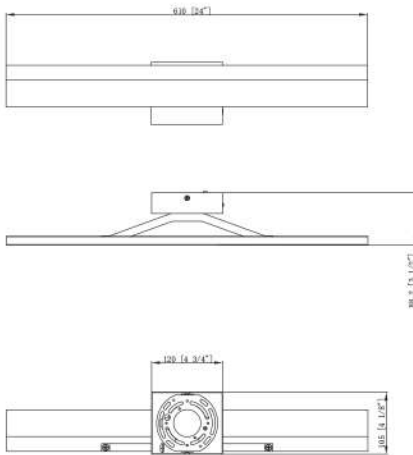

IRENE | 24" Irene Linearity LED Vanity Light

A straight linear design gives your bathroom a new experience and chic decoration.

Project: _____ Date: _____

Type: _____ Contact: _____

HIGHLIGHTS

- Dimmable
- Integrated LED
- Easy installation
- ETL Certificated
- Energy saving
- 3 CCT

SPECIFICATIONS

Size	24" x 5" x 3.5"	CRI	80
Light Source	LED	Dimming	Yes
Power Input	AC 120V / 60Hz	Lifetime (hrs)	50000
Watts (W)	22	Power Factor	0.9
Lumen (lm)	1200	Operating Temp.	-20-40°C (-4-104°F)
Colour Temp. (K)	3000/4000/5000	Beam Angle	100°
		Location	Indoor
		Materials	Aluminum + Acrylic
		Finish	BN/BK

COMPATIBLE DIMMERS

- Brand
- Lutron
- Levtion

PACKAGE

Net Weight	3.11 lb
Master Case Qty	1
Master Case Size	27.36" x 6.10" x 6.50"
Master Case Weight	5.30 lb