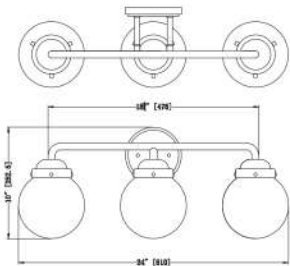

SPECIFICATIONS

Size	7" * 24" * 10"
Light Source	3 * Incandescent E26
Power Input	N/A
Watts (W)	N/A
Lumen (lm)	N/A
Colour Temp. (K)	N/A

CRI	N/A
Dimming	N/A
Lifetime (hrs)	N/A
Power Factor	N/A
Operating Temp.	N/A
Beam Angle	N/A
Location	Indoor
Materials	Steel + Glass
Finish	Brushed Gold / Matt Black

COMPATIBLE DIMMERS

- Brand
- Lutron
- Levtron

PACKAGE

Net Weight	3.42 lb
Master Case Qty	1
Master Case Size	24.02" x 8.27" x 12.21"
Master Case Weight	5.20 lb