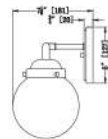

SPECIFICATIONS

Size	7" * 24" * 10"
Light Source	3 * Incandescent E26
Power Input	N/A
Watts (W)	N/A
Lumen (lm)	N/A
Colour Temp. (K)	N/A

CRI	N/A
Dimming	N/A
Lifetime (hrs)	N/A
Power Factor	N/A
Operating Temp.	N/A
Beam Angle	N/A
Location	Indoor
Materials	Steel + Glass
Finish	Brushed Gold / Matt Black