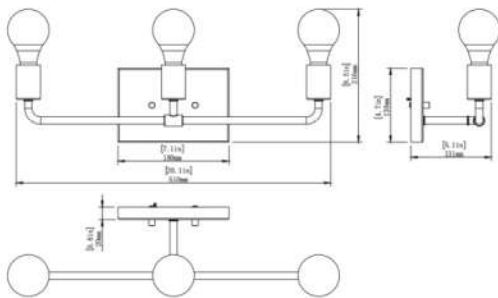

KREIOS | Kreios Renaissance Gold Vanity Light

Renaissance-inspired vanity light blends history and contemporary.

HIGHLIGHTS

- ETL Certificated
- Standard bulb base E26
- Easy installation
- Mid-century Modern Style
- Compatible LED bulb
- Premium metal material

SPECIFICATIONS

Size	5" * 20" * 5"	CRI	N/A
Light Source	3 * Incandescent E26	Dimming	N/A
Power Input	N/A	Lifetime (hrs)	N/A
Watts (W)	N/A	Power Factor	N/A
Lumen (lm)	N/A	Operating Temp.	N/A
Colour Temp. (K)	N/A	Beam Angle	N/A
		Location	Indoor
		Materials	Iron
		Finish	AGB/MB

COMPATIBLE DIMMERS

- Brand
- Lutron
- Leviton

PACKAGE

Net Weight	1.70 lb
Master Case Qty	1
Master Case Size	22.64" x 6.3" x 7.09"
Master Case Weight	2.60 lb