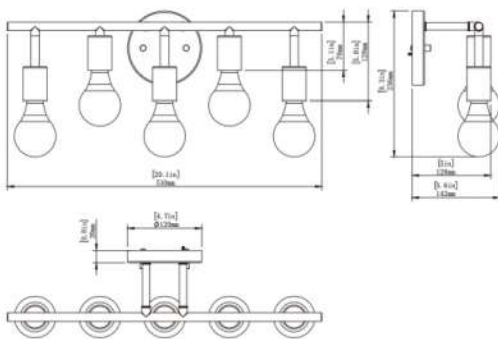

KREIOS | Kreios Renaissance
Vanity Light

Renaissance-inspired vanity light blends history and contemporary.

HIGHLIGHTS

- ETL Certificated
- Standard bulb base E26
- Easy installation
- Mid-century Modern Style
- Compatible LED bulb
- Premium metal material

SPECIFICATIONS

Size	5.75" * 20" * 5"
Light Source	5 * Incandescent E26
Power Input	N/A
Watts (W)	N/A
Lumen (lm)	N/A
Colour Temp. (K)	N/A

CRI	N/A
Dimming	N/A
Lifetime (hrs)	N/A
Power Factor	N/A
Operating Temp.	N/A
Beam Angle	N/A
Location	Indoor
Materials	Iron
Finish	AGB/MB

COMPATIBLE DIMMERS

- Brand
- Lutron
- Leviton

PACKAGE

Net Weight	2.03 lb
Master Case Qty	1
Master Case Size	22.64" * 7.87" * 7.09"
Master Case Weight	3.11 lb