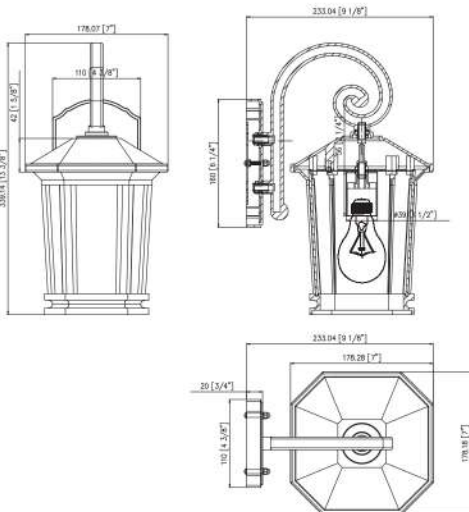

SIGURD | 13" Sigurd Medieval 04
Outdoor LED Wall Light

The LED wall light combines a mid-century lantern look with modern technology.

Project: _____ Date: _____

Type: _____ Contact: _____

HIGHLIGHTS

- ETL Certificated
- Integrated LED
- Easy installation
- Mid-century Modern Style
- Energy saving
- Premium metal material

SPECIFICATIONS

Size	7" x 13.38" x 9.13"	CRI	80
Light Source	LED	Dimming	N/A
Power Input	AC 120V / 60Hz	Lifetime (hrs)	50000
Watts (W)	8	Power Factor	0.9
Lumen (lm)	400	Operating Temp.	-40-45°C (-40-113°F)
Colour Temp. (K)	3000	Beam Angle	120°
		Location	Outdoor
		Materials	PLASTIC+Frosted Glass
		Finish	BK

COMPATIBLE DIMMERS

Brand	
Lutron	
Leviton	

PACKAGE

Net Weight	3.15 lb
Master Case Qty	1
Master Case Size	11.22" x 9.06" x 15.55"
Master Case Weight	4.01 lb