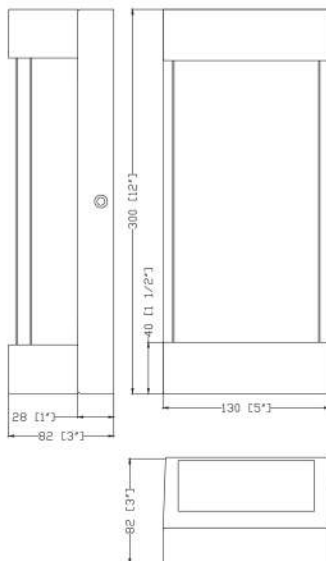

### SPECIFICATIONS

Size	5.5" x 12" x 2.5"	CRI	80
Light Source	LED	Dimming	N/A
Power Input	AC 120V / 60Hz	Lifetime (hrs)	50000
Watts (W)	9	Power Factor	0.9
Lumen (lm)	600	Operating Temp.	-40-45°C (-40-113°F)
Colour Temp. (K)	3000	Beam Angle	100°
		Location	Outdoor
		Materials	ALUMINIUM+GLASS
		Finish	BK

### PACKAGE

Net Weight	25.92 lb
Master Case Qty	6
Master Case Size	16.93" x 15.35" x 14.96"
Master Case Weight	30.03 lb