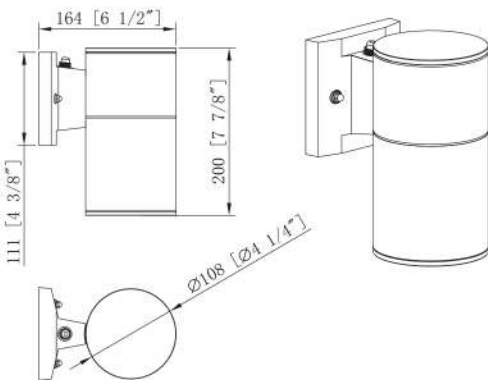

### SPECIFICATIONS

Size	4.5" x 8" x 6.5"	CRI	80
Light Source	LED	Dimming	N/A
Power Input	AC 120-277V / 60Hz	Lifetime (hrs)	50000
Watts (W)	9	Power Factor	0.9
Lumen (lm)	600	Operating Temp.	-40-45°C (-40-113°F)
Colour Temp. (K)	3000/4000/5000	Beam Angle	100°
		Location	Outdoor
		Materials	Aluminum + Glass
		Finish	Matte Black

### PACKAGE

Net Weight	1.92 lb
Master Case Qty	1
Master Case Size	7.68" x 5.71" x 9.45"
Master Case Weight	2.27 lb

**SPECIFICATIONS**

Size	4.5" x 12" x 6.5"	CRI	80
Light Source	LED	Dimming	N/A
Power Input	AC 120-277V / 60Hz	Lifetime (hrs)	50000
Watts (W)	18	Power Factor	0.9
Lumen (lm)	1200	Operating Temp.	-40-45°C(-40-113°F)
Colour Temp. (K)	3000/4000/5000	Beam Angle	100°
		Location	Outdoor
		Materials	Aluminum + Glass
		Finish	Matte Black

**COMPATIBLE DIMMERS**
**Brand**

Lutron

Leviton

**PACKAGE**

Net Weight 2.54 lb

Master Case Qty 1

Master Case Size 7.68" x 5.71" x 13.39"

Master Case Weight 2.98 lb