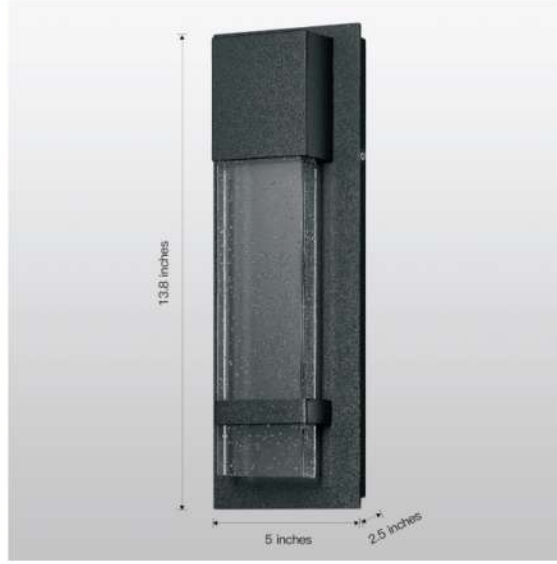

## NOX | 14" Nox Starry Night 47 LED Wall Sconce Light

Elegant and minimalist, seeded glass adds a warm ambiance and texture to any room.

Project: \_\_\_\_\_ Date: \_\_\_\_\_

Type: \_\_\_\_\_ Contact: \_\_\_\_\_

### HIGHLIGHTS

- ETL Certificated
- Integrated LED
- Easy installation
- Premium metal material
- Energy saving
- Contemporary style

### SPECIFICATIONS

Size	4.75" x 13.75" x 2.5"	CRI	80
Light Source	LED	Dimming	N/A
Power Input	AC 100-277V / 60Hz	Lifetime (hrs)	50000
Watts (W)	12	Power Factor	0.9
Lumen (lm)	600	Operating Temp.	-40-45°C (-40-113°F)
Colour Temp. (K)	3000	Beam Angle	100°
		Location	Outdoor
		Materials	ALUMINIUM+GLASS
		Finish	BK