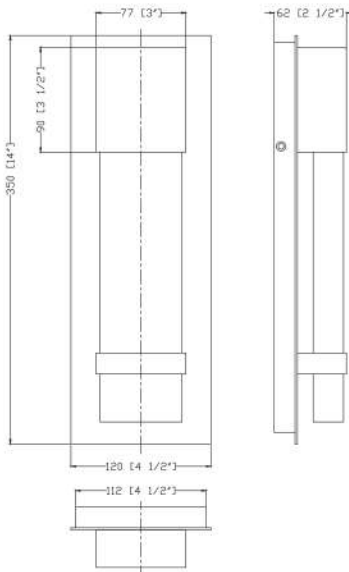

### SPECIFICATIONS

Size	4.75" x 13.75" x 2.5"	CRI	80
Light Source	LED	Dimming	N/A
Power Input	AC 100-277V / 60Hz	Lifetime (hrs)	50000
Watts (W)	12	Power Factor	0.9
Lumen (lm)	600	Operating Temp.	-40-45°C (-40-113°F)
Colour Temp. (K)	3000	Beam Angle	100°
		Location	Outdoor
		Materials	ALUMINIUM+GLASS
		Finish	BK

### PACKAGE

Net Weight	23.70 lb
Master Case Qty	6
Master Case Size	16.54" x 12.40" x 15.75"
Master Case Weight	28.59 lb