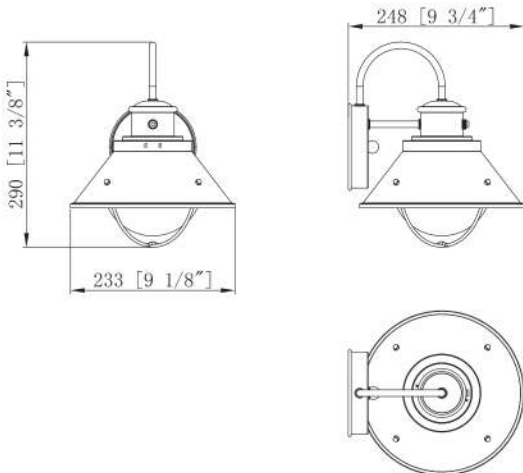

NOX | 11" Nox 19th Century Outdoor LED Wall Light

Classic gooseneck barn light with black metal shade and an enlarged spherical shade.

SPECIFICATIONS

Size	9.4" x 9.1" x 11.4"	CRI	80
Light Source	LED	Dimming	N/A
Power Input	AC 120V / 60Hz	Lifetime (hrs)	50000
Watts (W)	12	Power Factor	0.9
Lumen (lm)	900	Operating Temp.	-40-45°C (-40-113°F)
Colour Temp. (K)	3000	Beam Angle	100°
		Location	Outdoor
		Materials	Steel + Frosted Glass
		Finish	BK

COMPATIBLE DIMMERS

- Brand
- Lutron
- Leviton

PACKAGE

Net Weight	2.58 lb
Master Case Qty	1
Master Case Size	13.39" x 10.83" x 13.19"
Master Case Weight	3.57 lb