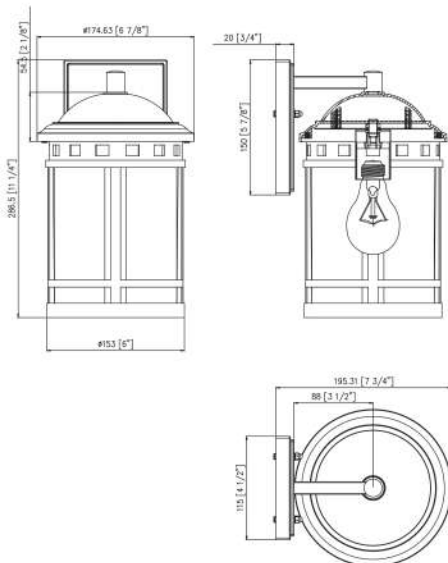

SIGURD | 11" Sigurd Industrial Outdoor LED Wall Light

Industrial-inspired wall light with oil lantern fixture and clear glass column shade for a classic touch.

Project: _____ Date: _____

Type: _____ Contact: _____

HIGHLIGHTS

- ETL Certificated
- Integrated LED
- Easy installation
- Mid-century Modern Style
- Energy saving
- Premium metal material

SPECIFICATIONS

Size	6.5" x 11" x 7.25"
Light Source	LED
Power Input	AC 120V / 60Hz
Watts (W)	8
Lumen (lm)	400
Colour Temp. (K)	3000

PACKAGE

Net Weight	2.18 lb
Master Case Qty	1
Master Case Size	9.25" x 8.46" x 13.39"
Master Case Weight	2.84 lb