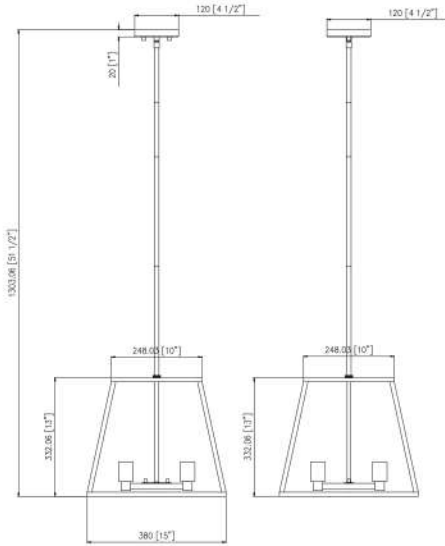

120V/60Hz

Intertek

Easy to install

SPECIFICATIONS

Size	7" * 7" * 10"	CRI	N/A
Light Source	1 * Incandescent E26	Dimming	N/A
Power Input	AC 120V / 60Hz	Lifetime (hrs)	N/A
Watts (W)	N/A	Power Factor	N/A
Lumen (lm)	N/A	Operating Temp.	N/A
Colour Temp. (K)	N/A	Beam Angle	N/A
		Location	Indoor
		Materials	Iron
		Finish	Matte black and Brush gold

COMPATIBLE DIMMERS

Brand
Lutron
Leviton

PACKAGE

Net Weight 13.4 lb
Master Case Qty 4
Master Case Size 19.69" x 15.35" x 20.87"
Master Case Weight 18.65 lb

SPECIFICATIONS

Item Number	805202	CRI	N/A
Model Number	MRCPD0524VBG	Dimming	N/A
Size	15" * 15" * 63.2"	Lifetime (hrs)	N/A
Light Source	4 * Incandescent E26	Power Factor	N/A
Power Input	AC 120V / 60Hz	Operating Temp.	N/A
Watts (W)	N/A	Beam Angle	N/A
Lumen (lm)	N/A	Location	Indoor
Colour Temp. (K)	N/A	Materials	Iron
		Finish	Matte black and Brush gold

COMPATIBLE DIMMERS

Brand	Model
Lutron	N/A
Levion	N/A

PACKAGE

Net Weight	7.23 lb
Master Case Qty	1
Master Case Size	17.13" x 17.13" x 16.73"
Master Case Weight	9.28 lb

SPECIFICATIONS

Item Number	805203	CRI	N/A
Model Number	MRCPD0528VBG	Dimming	N/A
Size	34.8" * 14" * 65.7"	Lifetime (hrs)	N/A
Light Source	8 * Incandescent E26	Power Factor	N/A
Power Input	AC 120V / 60Hz	Operating Temp.	N/A
Watts (W)	N/A	Beam Angle	N/A
Lumen (lm)	N/A	Location	Indoor
Colour Temp. (K)	N/A	Materials	Iron
		Finish	Matte black and Brush gold

COMPATIBLE DIMMERS

Brand	Model
Lutron	N/A
Levion	N/A

PACKAGE

Net Weight	12.96 lb
Master Case Qty	1
Master Case Size	37.01" x 16.14" x 16.73"
Master Case Weight	15.94 lb