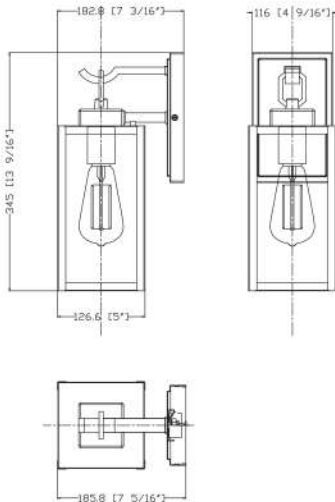

120V/60Hz

Intertek

Easy to install

SPECIFICATIONS

Size	5.5" * 13" * 7"	CRI	N/A
Light Source	1 * Incandescent E26	Dimming	N/A
Power Input	AC 120V / 60Hz	Lifetime (hrs)	N/A
Watts (W)	N/A	Power Factor	N/A
Lumen (lm)	N/A	Operating Temp.	N/A
Colour Temp. (K)	N/A	Beam Angle	N/A
		Location	Outdoor
		Materials	Aluminum + Glass
		Finish	BK

COMPATIBLE DIMMERS

- Brand
- Lutron
- Leviton

PACKAGE

Net Weight	3.92 lb
Master Case Qty	1
Master Case Size	9.53" x 7.17" x 15.94"
Master Case Weight	4.76 lb