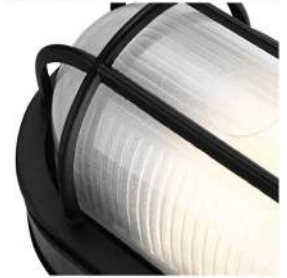

SIGURD | Sigurd Twilight Outdoor LED Wall Sconce Light

Ellipsoid-shaped wall light with a contemporary ambiance provides ample illumination.

HIGHLIGHTS

- Dimmable
- Integrated LED
- Easy installation
- ETL Certified
- Energy saving
- Premium metal material

MRLOT003083 CD9MB

MRLOT003083 CD12MB

SPECIFICATIONS

Size	8.5" x 5" x 4"	CRI	80
Light Source	LED	Dimming	Yes
Power Input	AC 120V / 60Hz	Lifetime (hrs)	50000
Watts (W)	9	Power Factor	0.9
Lumen (lm)	500	Operating Temp.	-40-45°C (-40-113°F)
Colour Temp. (K)	3CCT(3000 / 4000/5000)	Beam Angle	120°
		Location	Outdoor
		Materials	ALUMINUM+FROSTED GLASS
		Finish	MB