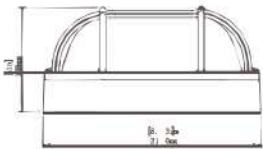

SIGURD | Sigurd Twilight Outdoor LED Wall Sconce Light

Ellipsoid-shaped wall light with a contemporary ambiance provides ample illumination.

HIGHLIGHTS

- Dimmable
- Integrated LED
- Easy installation
- ETL Certified
- Energy saving
- Premium metal material

MRLOT003083 CD9MB

MRLOT003083 CD12MB

SPECIFICATIONS

Size	8.5" x 5" x 4"	CRI	80
Light Source	LED	Dimming	Yes
Power Input	AC 120V / 60Hz	Lifetime (hrs)	50000
Watts (W)	9	Power Factor	0.9
Lumen (lm)	500	Operating Temp.	-40-45°C (-40-113°F)
Colour Temp. (K)	3CCT(3000 / 4000/5000)	Beam Angle	120°
		Location	Outdoor
		Materials	ALUMINUM+FROSTED GLASS
		Finish	MB

COMPATIBLE DIMMERS

- Brand
- Lutron
- Leviton

PACKAGE

Net Weight	1.65lb
Master Case Qty	1
Master Case Size	10.04" x 6.69" x 5.71"
Master Case Weight	2.03 lb

SPECIFICATIONS

Size	8" * 8" * 4.5"	CRI	80
Light Source	LED	Dimming	Yes
Power Input	AC 120V / 60Hz	Lifetime (hrs)	50000
Watts (W)	12	Power Factor	0.9
Lumen (lm)	700	Operating Temp.	-40-45°C (-40-113°F)
Colour Temp. (K)	3CCT (3000 / 4000 / 5000)	Beam Angle	120°
		Location	Outdoor
		Materials	ALUMINUM+FROSTED GLASS
		Finish	MB