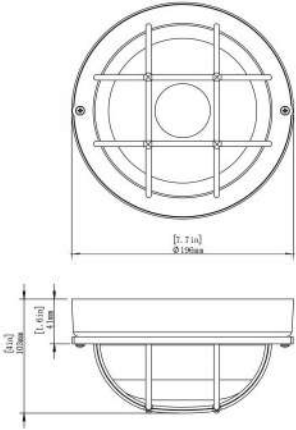

MRLOT003083 CD9MB

MRLOT003083 CD12MB

SPECIFICATIONS

Size	8.5" x 5" x 4"	CRI	80
Light Source	LED	Dimming	Yes
Power Input	AC 120V / 60Hz	Lifetime (hrs)	50000
Watts (W)	9	Power Factor	0.9
Lumen (lm)	500	Operating Temp.	-40-45°C (-40-113°F)
Colour Temp. (K)	3CCT(3000 / 4000/5000)	Beam Angle	120°
		Location	Outdoor
		Materials	ALUMINUM+FROSTED GLASS
		Finish	MB

COMPATIBLE DIMMERS

- Brand
- Lutron
- Leviton

PACKAGE

Net Weight	1.65lb
Master Case Qty	1
Master Case Size	10.04" x 6.69" x 5.71"
Master Case Weight	2.03 lb

SPECIFICATIONS

Size	8" * 8" * 4.5"	CRI	80
Light Source	LED	Dimming	Yes
Power Input	AC 120V / 60Hz	Lifetime (hrs)	50000
Watts (W)	12	Power Factor	0.9
Lumen (lm)	700	Operating Temp.	-40-45°C (-40-113°F)
Colour Temp. (K)	3CCT (3000 / 4000 / 5000)	Beam Angle	120°
		Location	Outdoor
		Materials	ALUMINUM+FROSTED GLASS
		Finish	MB