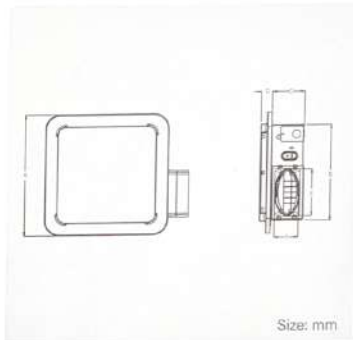

**Simply**   
**Retrofits**

*Low profile  
50-80-100CFM Three Speed  
DC Motor  
5 years warranty*

Size: mm

Voltage(V)	120
Power(W)	6/9/14
Frequency(Hz)	60
Airflow(CFM)	50/80/100
Noise(Sones)	0.6/0.8/1.0
Duct size(inch)	4" Oval
Housing size(inch)	10-15/64" x 10-15/64" x 3-25/64"
Grille size(inch)	13 x 13
Recommended room size (Sq. Feet)	50/80/100

Model	A	B	C	D	E	F
BPT18C-TS	330	260	86	31	127	66

It is a high quality bathroom exhaust fan with latest technology and design. It features a low profile can ideal for residential construction. It allows you to install on the ceiling by the flange, and fix strongly by the hanger. It has a 50-80-100CFM selector for your option. With a DC motor, it runs powerfully quieter and safer.