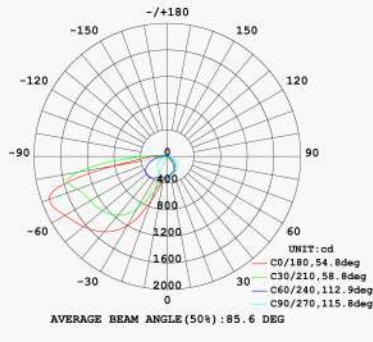

LED Wall Pack

Photometric

15W

20W

40W

60W

LED Wall Pack

Features

- Adjustable Power and CCT
- 0-10V dimming system with dim-to-off voltage threshold (0.1V to 0.5V)
- Surge Protected
- Flicker free ($\leq 10\%$)
- IP65 wet location rating

Specifications

Input	AC 120-347V 50-60Hz
CRI	>70
Power Factor	>0.9
Operating Temperature	-40-45°C (-40-113°F)
Operating Location	Wet (IP65)
Materials	Die-casting Aluminum+PC lens
Finish	Brown
Certification	cULus, DLC
Warranty	5 Years

Dimensions Size unit: mm/inch

Specification Guide

Watt	Lumen	Efficacy(LM/W)	CCT (K)	Dimming
15/20/40/60	1875/2500/5000/7500	125	3000/4000/5000	0-10V Dimming