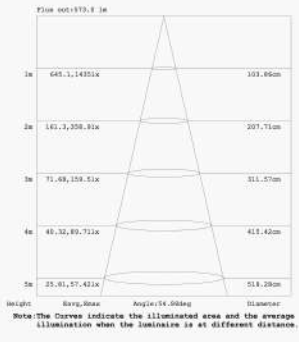

LED Wall Pack

Photometric

15W

20W

40W

60W

LED Wall Pack

Features

- Adjustable Power and CCT
- 0-10V dimming system with dim-to-off voltage threshold (0.1V to 0.5V)
- Surge Protected
- Flicker free ($\leq 10\%$)
- IP65 wet location rating

Specifications

Input	AC 120-347V 50-60Hz
CRI	>70
Power Factor	>0.9
Operating Temperature	-40-45°C (-40-113°F)
Operating Location	Wet (IP65)
Materials	Die-casting Aluminum+PC lens
Finish	Brown
Certification	cULus, DLC
Warranty	5 Years

Dimensions Size unit: mm/inch

Specification Guide

Watt	Lumen	Efficacy(LM/W)	CCT (K)	Dimming
15/20/40/60	1875/2500/5000/7500	125	3000/4000/5000	0-10V Dimming