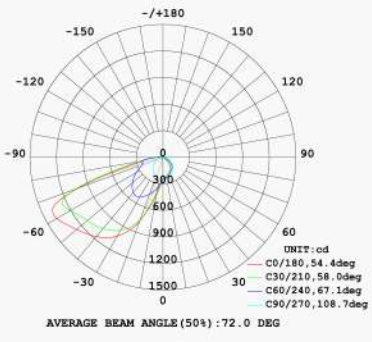

LED Wall Pack

Photometric

15W

20W

40W

60W

LED Wall Pack

Features

- Adjustable Power and CCT
- 0-10V dimming system with dim-to-off voltage threshold (0.1V to 0.5V)
- Surge Protected
- Flicker free ($\leq 10\%$)
- IP65 wet location rating

Specifications

Input	AC 120-347V 50-60Hz
CRI	>70
Power Factor	>0.9
Operating Temperature	-40-45°C (-40-113°F)
Operating Location	Wet (IP65)
Materials	Die-casting Aluminum+PC lens
Finish	Brown
Certification	cULus, DLC
Warranty	5 Years

Dimensions Size unit: mm/inch

Specification Guide

Watt	Lumen	Efficacy(LM/W)	CCT (K)	Dimming
15/20/40/60	1875/2500/5000/7500	125	3000/4000/5000	0-10V Dimming