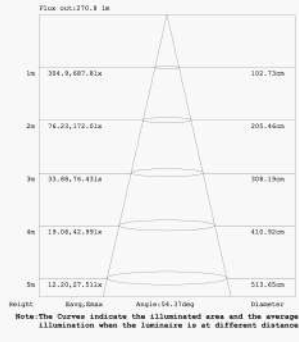

LED Wall Pack

Photometric

15W

20W

40W

60W

LED Wall Pack

Features

Dimensions Size unit: mm/inch

Specification Guide

Watt	Lumen	Efficacy(LM/W)	CCT (K)	Dimming
15/20/40/60	1875/2500/5000/7500	125	3000/4000/5000	0-10V Dimming