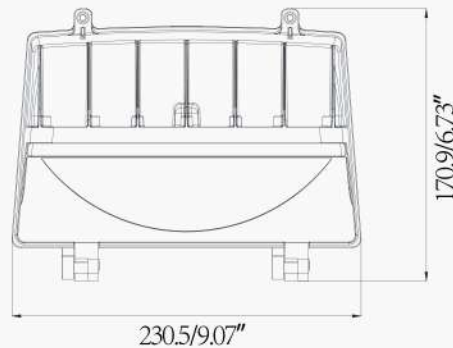

LED Wall Pack

Photometric

15W

20W

40W

60W

LED Wall Pack

Features

- Adjustable Power and CCT
- 0-10V dimming system with dim-to-off voltage threshold (0.1V to 0.5V)
- Surge Protected
- Flicker free ($\leq 10\%$)
- IP65 wet location rating

Specifications

Input	AC 120-347V 50-60Hz
CRI	>70
Power Factor	>0.9
Operating Temperature	-40-45°C (-40-113°F)
Operating Location	Wet (IP65)
Materials	Die-casting Aluminum+PC lens
Finish	Brown
Certification	cULus, DLC
Warranty	5 Years

Dimensions Size unit: mm/inch

Specification Guide

Watt	Lumen	Efficacy(LM/W)	CCT (K)	Dimming
15/20/40/60	1875/2500/5000/7500	125	3000/4000/5000	0-10V Dimming