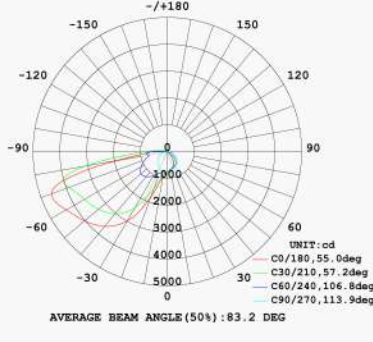

LED Wall Pack

Photometric

15W

20W

40W

60W

LED Wall Pack

Features

- Adjustable Power and CCT
- 0-10V dimming system with dim-to-off voltage threshold (0.1V to 0.5V)
- Surge Protected
- Flicker free ($\leq 10\%$)
- IP65 wet location rating

Specifications

Input	AC 120-347V 50-60Hz
CRI	>70
Power Factor	>0.9
Operating Temperature	-40-45°C (-40-113°F)
Operating Location	Wet (IP65)
Materials	Die-casting Aluminum+PC lens
Finish	Brown
Certification	cULus, DLC
Warranty	5 Years

Dimensions Size unit: mm/inch

Specification Guide

Watt	Lumen	Efficacy(LM/W)	CCT (K)	Dimming
15/20/40/60	1875/2500/5000/7500	125	3000/4000/5000	0-10V Dimming