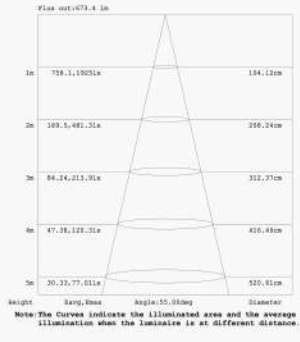

LED Wall Pack

Photometric

15W

20W

40W

60W

LED Wall Pack

Features

- Adjustable Power and CCT
- 0-10V dimming system with dim-to-off voltage threshold (0.1V to 0.5V)
- Surge Protected
- Flicker free ($\leq 10\%$)
- IP65 wet location rating

Specifications

Input	AC 120-347V 50-60Hz
CRI	>70
Power Factor	>0.9
Operating Temperature	-40-45°C (-40-113°F)
Operating Location	Wet (IP65)
Materials	Die-casting Aluminum+PC lens
Finish	Brown
Certification	cULus, DLC
Warranty	5 Years

Dimensions Size unit: mm/inch

Specification Guide

Watt	Lumen	Efficacy(LM/W)	CCT (K)	Dimming
15/20/40/60	1875/2500/5000/7500	125	3000/4000/5000	0-10V Dimming