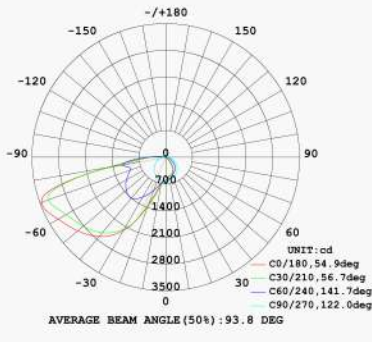

LED Wall Pack

Photometric

15W

20W

40W

60W

LED Wall Pack

Features

- Adjustable Power and CCT
- 0-10V dimming system with dim-to-off voltage threshold (0.1V to 0.5V)
- Surge Protected
- Flicker free ($\leq 10\%$)
- IP65 wet location rating

Specifications

Input	AC 120-347V 50-60Hz
CRI	>70
Power Factor	>0.9
Operating Temperature	-40-45°C (-40-113°F)
Operating Location	Wet (IP65)
Materials	Die-casting Aluminum+PC lens
Finish	Brown
Certification	cULus, DLC
Warranty	5 Years

Dimensions Size unit: mm/inch

Specification Guide

Watt	Lumen	Efficacy(LM/W)	CCT (K)	Dimming
15/20/40/60	1875/2500/5000/7500	125	3000/4000/5000	0-10V Dimming