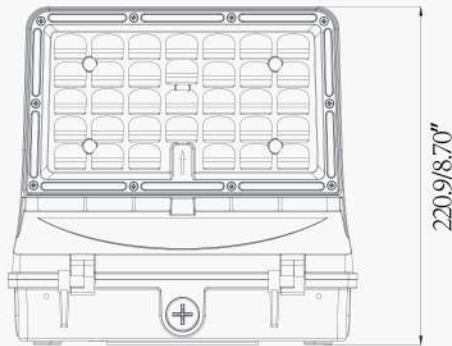

LED Wall Pack

Photometric

15W

20W

40W

60W

LED Wall Pack

Features

Dimensions Size unit: mm/inch

Specification Guide

Watt	Lumen	Efficacy(LM/W)	CCT (K)	Dimming
15/20/40/60	1875/2500/5000/7500	125	3000/4000/5000	0-10V Dimming