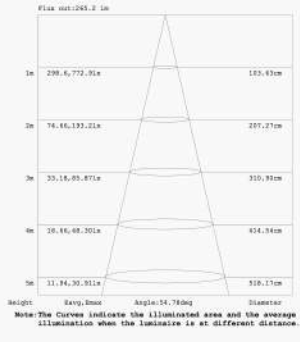

LED Wall Pack

Photometric

15W

20W

40W

60W

LED Wall Pack

Features

- Adjustable Power and CCT
- 0-10V dimming system with dim-to-off voltage threshold (0.1V to 0.5V)
- Surge Protected
- Flicker free ($\leq 10\%$)
- IP65 wet location rating

Specifications

Input	AC 120-347V 50-60Hz
CRI	>70
Power Factor	>0.9
Operating Temperature	-40-45°C (-40-113°F)
Operating Location	Wet (IP65)
Materials	Die-casting Aluminum+PC lens
Finish	Brown
Certification	cULus, DLC
Warranty	5 Years

Dimensions Size unit: mm/inch

Specification Guide

Watt	Lumen	Efficacy(LM/W)	CCT (K)	Dimming
15/20/40/60	1875/2500/5000/7500	125	3000/4000/5000	0-10V Dimming