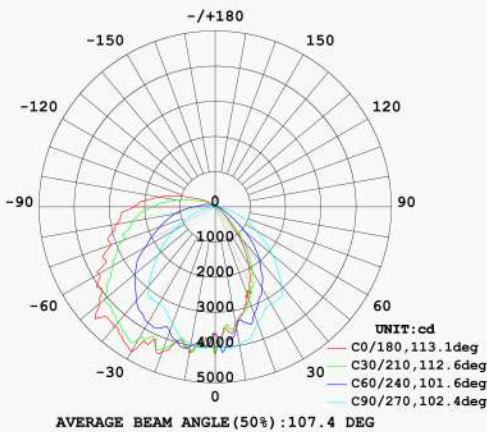

LED Wall Pack

Photometric