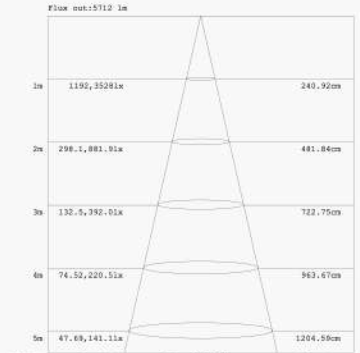

LED Wall Pack

Photometric