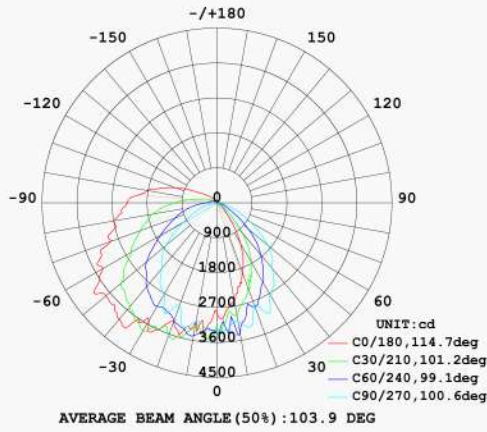

LED Wall Pack

Photometric