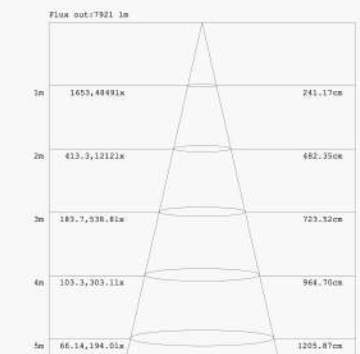

LED Wall Pack

Photometric