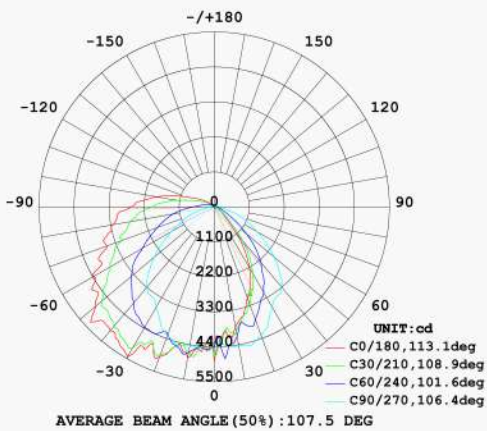

LED Wall Pack

Photometric