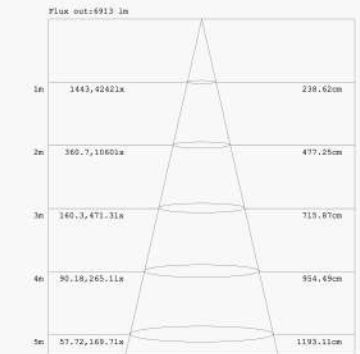

LED Wall Pack

Photometric