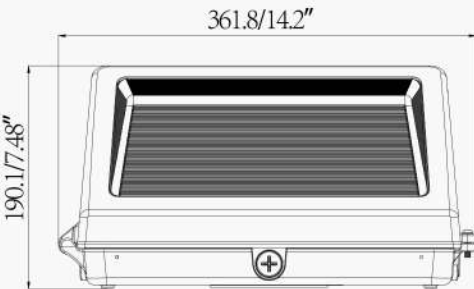

LED Wall Pack

Features

- Adjustable Power and CCT
- 0-10V dmming system with dim-to-off voltage threshold (0.1V to 0.5V)
- Surge Protected
- Flicker free ($\leq 10\%$)
- IP65 wet location rating

Specifications

Input	AC 120-347V 50-60Hz
CRI	>80
Power Factor	>0.9
Operating Temperature	-40-45°C (-40-113°F)
Operating Location	Wet (IP65)
Materials	Die-casting Aluminum+PC lens
Finish	Grey
Certification	cULus, DLC
Warranty	5 Years

Dimensions Size unit: mm/inch

Specification Guide

Watt	Lumen	Efficacy(LM/W)	CCT (K)	Dimming
80/100/120	11600/14500/17400	145	3000/4000/5000	0-10V Dimming

LED Wall Pack

Photometric

Note: The Curves Indicate the illuminated area and the average illumination when the luminaire is at different distance.

Note: The Curves Indicate the illuminated area and the average illumination when the luminaire is at different distance.

Note: The Curves Indicate the illuminated area and the average illumination when the luminaire is at different distance.