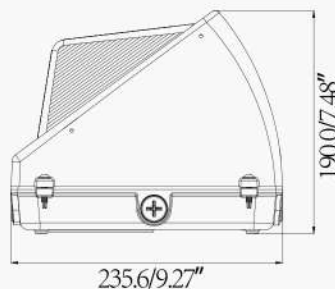

LED Wall Pack

Features

- Adjustable Power and CCT
- 0-10V dmming system with dim-to-off voltage threshold (0.1V to 0.5V)
- Surge Protected
- Flicker free ($\leq 10\%$)
- IP65 wet location rating

Specifications

Input	AC 120-347V 50-60Hz
CRI	>80
Power Factor	>0.9
Operating Temperature	-40-45°C (-40-113°F)
Operating Location	Wet (IP65)
Materials	Die-casting Aluminum+PC lens
Finish	Grey
Certification	cULus, DLC
Warranty	5 Years

Dimensions Size unit: mm/inch

Specification Guide

Watt	Lumen	Efficacy(LM/W)	CCT (K)	Dimming
80/100/120	11600/14500/17400	145	3000/4000/5000	0-10V Dimming

LED Wall Pack

Photometric

Note: The Curves Indicate the illuminated area and the average illumination when the luminaire is at different distance.