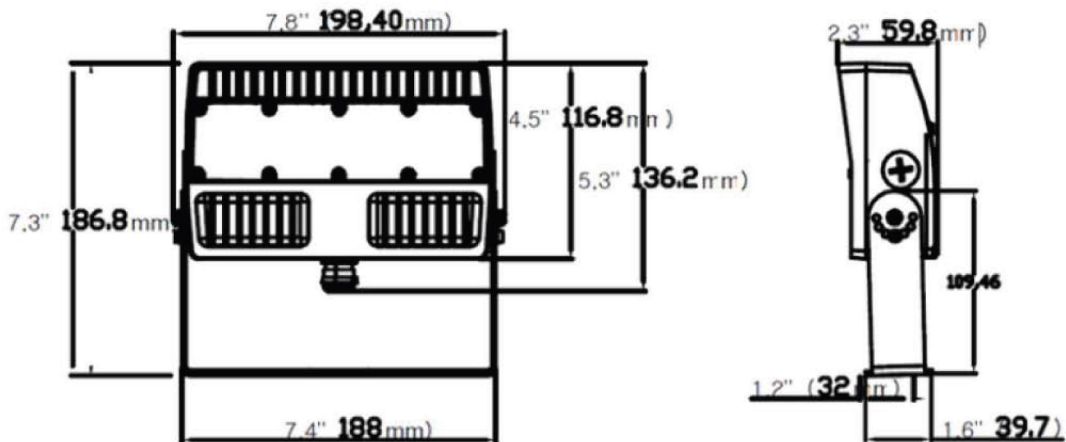

Description

The Elakeview Nebula LED Flood Light developed with Die-Cast aluminum housing and integrated dusk to dawn photocell is suitable for all exterior lighting projects.

Features

- Universal Input AC120-347V
- Multi CCT: 3000K/4000K/5000K
- Wattage Selectable: 15/25/35/45W
- Built-in Dust to Dawn Photocell
- Can Mount in Any Angle with Yoke Mount
- 4/6KV Surge Protector, Class 2 Driver
- Water-Resistant Rated: IP65
- Long rated lifetime of over 70,000 hours (L70)
- DLC 5.1 P, cUL Listed,

Applications

Ordering Information

Model	DLC Product ID	Voltage	Wattage	Efficacy	Lumens	CCT	Size
FL45WUCCTW	FL45WUCCTW	120-347V	15/25/35/45W	140LM/W	2100/3500/4900/6300LM	3000/4000/5000K	5.5 x 4.9 x 1.7"
FL45WUCCTW	FL45WUCCTW	120-347V	15/25/35/45W	140LM/W	2100/3500/4900/6300LM	3000/4000/5000K	5.5 x 4.9 x 1.7"
FL95WUCCTW	FL95WUCCTW	120-347V	50/60/75/95W	140LM/W	7000/8400/10500/13300LM	3000/4000/5000K	11.4 x 7.5 x 2.6"
FL95WUCCTW	FL95WUCCTW	120-347V	50/60/75/95W	140LM/W	7000/8400/10500/13300LM	3000/4000/5000K	11.4 x 7.5 x 2.6"

Dimensions

Mounting Types

Knuckle Mount

Yoke Mount