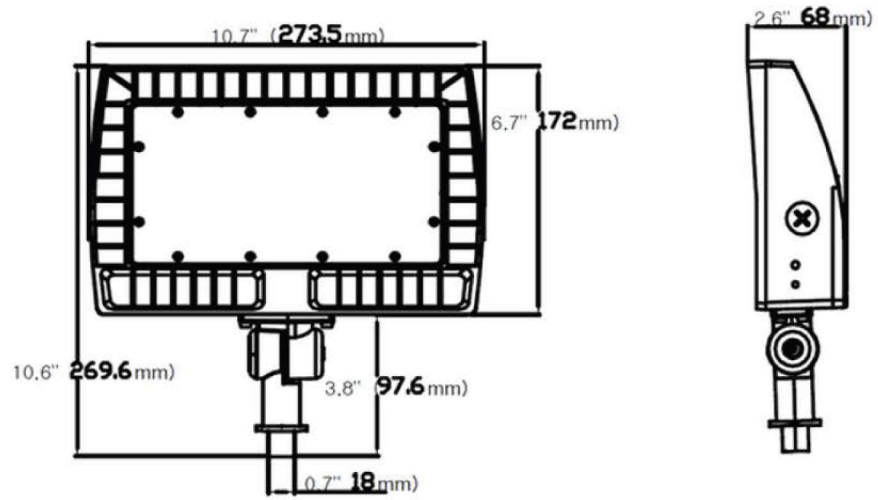

Description

The Elakeview Nebula LED Flood Light developed with Die-Cast aluminum housing and integrated dusk to dawn photocell is suitable for all exterior lighting projects.

Features

- Universal Input AC120-347V
- Multi CCT: 3000K/4000K/5000K
- Wattage Selectable: 50/60/75/95W
- Built-in Dust to Dawn Photocell
- Can Mount in Any Angle with Knuckle Mount
- 4/6KV Surge Protector, Class 2 Driver
- Water-Resistant Rated: IP65
- Long rated lifetime of over 70,000 hours (L70)
- DLC 5.1 P, cUL Listed,

Applications

- Industrial Spaces
- Commercial Lighting
- Arenas
- Sports Fields

Ordering Information

| Model | DLC Product ID | Voltage | Wattage | Efficacy | Lumens | CCT | Size |
|------------|----------------|----------|--------------|----------|-------------------------|-----------------|-------------------|
| FL45WUCCTW | FL45WUCCTW | 120-347V | 15/25/35/45W | 140LM/W | 2100/3500/4900/6300LM | 3000/4000/5000K | 5.5 x 4.9 x 1.7" |
| FL45WUCCTW | FL45WUCCTW | 120-347V | 15/25/35/45W | 140LM/W | 2100/3500/4900/6300LM | 3000/4000/5000K | 5.5 x 4.9 x 1.7" |
| FL95WUCCTW | FL95WUCCTW | 120-347V | 50/60/75/95W | 140LM/W | 7000/8400/10500/13300LM | 3000/4000/5000K | 11.4 x 7.5 x 2.6" |
| FL95WUCCTW | FL95WUCCTW | 120-347V | 50/60/75/95W | 140LM/W | 7000/8400/10500/13300LM | 3000/4000/5000K | 11.4 x 7.5 x 2.6" |

Dimensions

Mounting Types

Knuckle Mount

Yoke Mount