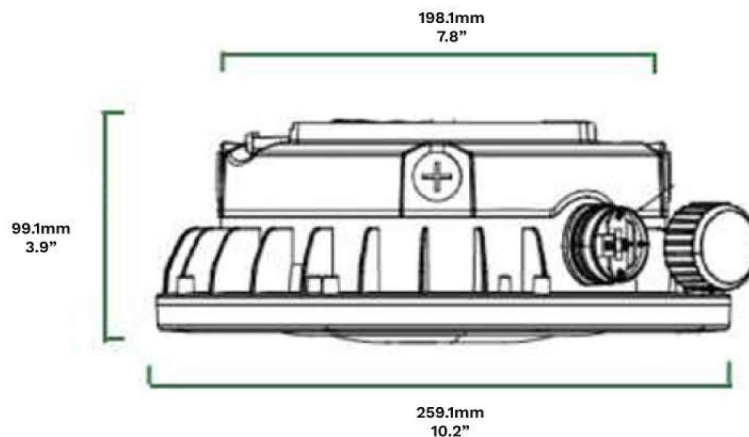

## Description

The Elakeview LED slim round canopy offers a highly efficient solution for various lighting needs. With universal power input ranging from AC120-347V, it caters to a wide range of commercial and industrial applications. Additionally, it features a 3CCT solution, ensuring versatility and adaptability in lighting design.

## Ordering Information

Model	DLC Product ID	Voltage	Wattage	Efficacy	Lumens	CCT	Size
CP02A-75MW-50KMC-MV-D-V40	S-YHRNQ4	120-347V	40/50/60/75W	175-250LM/W	6750/8100/10800/13500LM	3000/4000/5000K	10.24"x7.8"x3.94"

## Dimensions

Bi-Level Microwave Sensor