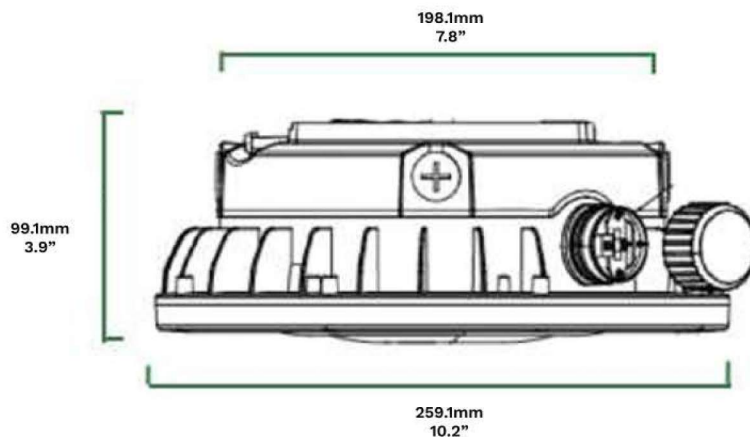

## Description

The Elakeview LED slim round canopy offers a highly efficient solution for various lighting needs. With universal power input ranging from AC120-347V, it caters to a wide range of commercial and industrial applications. Additionally, it features a 3CCT solution, ensuring versatility and adaptability in lighting design.

## Ordering Information

Model	DLC Product ID	Voltage	Wattage	Efficacy	Lumens	CCT	Size
CP02A-75MW-50KMC-MV-D-V40	S-YHRNQ4	120-347V	40/50/60/75W	175-250LM/W	6750/8100/10800/13500LM	3000/4000/5000K	10.24"x7.8"x3.94"

## Dimensions

Bi-Level Microwave Sensor